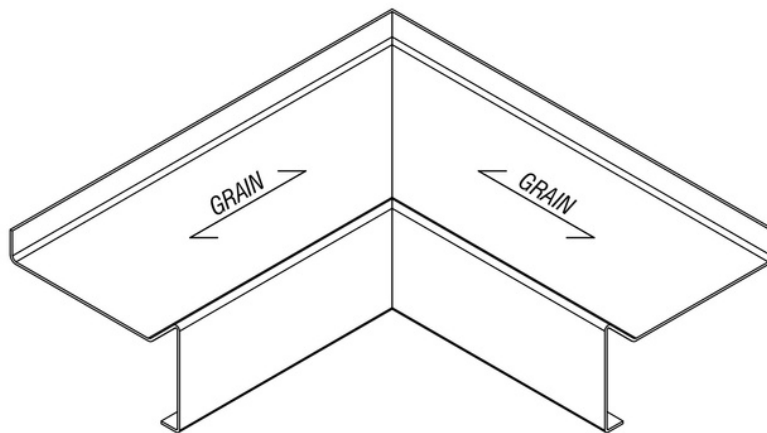

## SLOPED DRINK RAIL INSIDE CORNER – 6" CHANNEL

ISOMETRIC VIEW

TOP VIEW

PART #	MATERIAL	FINISH
DR458-IC-6	16 Ga. Stainless Steel #304 alloy	Satin (#4 Brush)

Phone  
(800)-679-2614

Email  
[webstore@archhardware.net](mailto:webstore@archhardware.net)