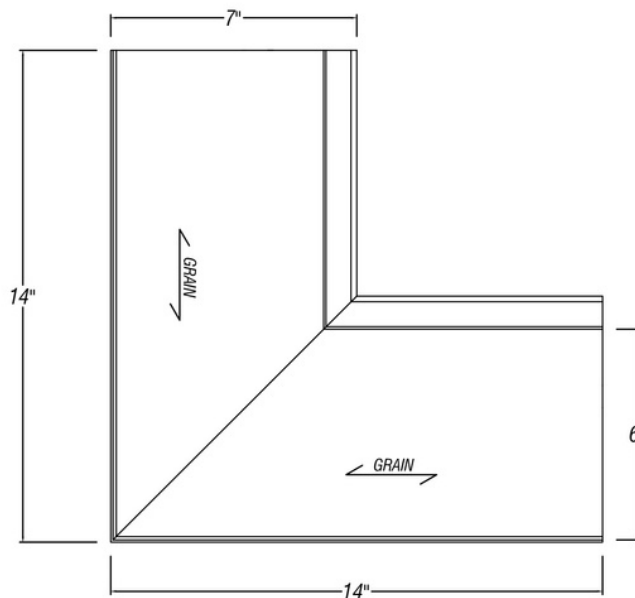

## SLOPED DRINK RAIL INSIDE CORNER – 6" CHANNEL

ISOMETRIC VIEW

TOP VIEW

PART #	MATERIAL	FINISH
DR458-IC-6	16 Ga. Stainless Steel #304 alloy	Satin (#4 Brush)

Phone  
(800)-679-2614

Email  
[webstore@archhardware.net](mailto:webstore@archhardware.net)