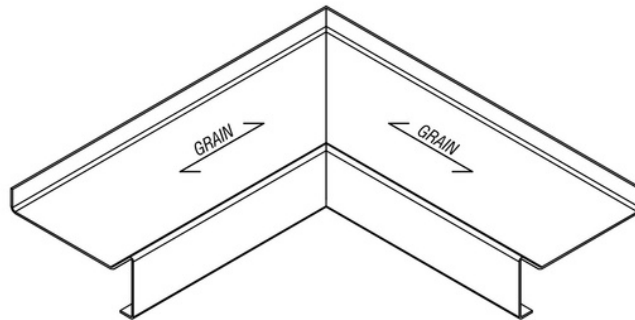

ARCH HARDWARE

SLOPED DRINK RAIL INSIDE CORNER – 5" CHANNEL

ISOMETRIC VIEW

TOP VIEW

PART #	MATERIAL	FINISH
DR458-IC-5	16 Ga. Stainless Steel #304 alloy	Satin (#4 Brush)

Phone
(800)-679-2614

Email
webstore@archhardware.net