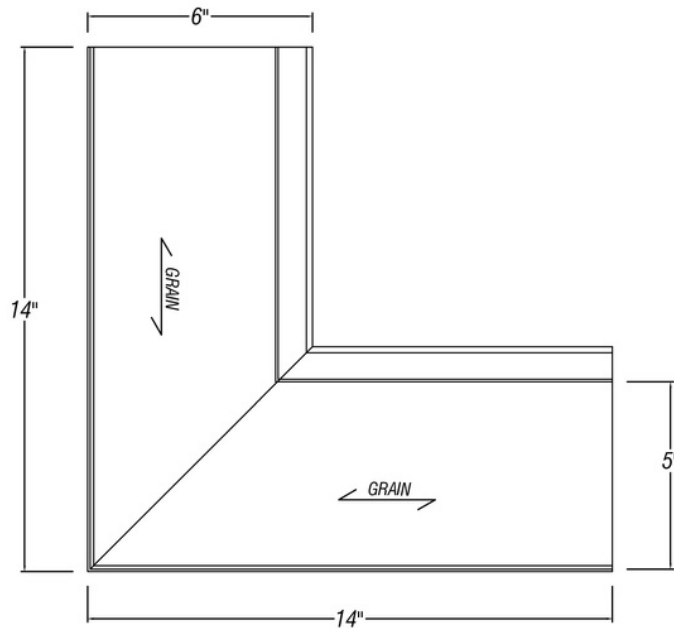

ARCH HARDWARE

SLOPED DRINK RAIL INSIDE CORNER – 5" CHANNEL

ISOMETRIC VIEW

TOP VIEW

PART #	MATERIAL	FINISH
DR458-IC-5	16 Ga. Stainless Steel #304 alloy	Satin (#4 Brush)

Phone
(800)-679-2614

Email
webstore@archhardware.net