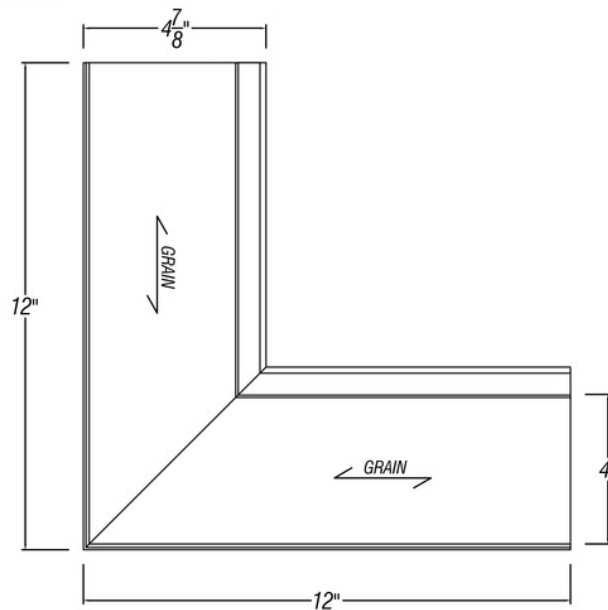

ARCH HARDWARE

SLOPED DRINK RAIL INSIDE CORNER 4" CHANNEL - 1 3/4" FACE

ISOMETRIC VIEW

TOP VIEW

PART #	MATERIAL	FINISH
DR458-IC-4-1	18 Ga. Stainless Steel #304 alloy	Satin (#4 Brush)
DR458RC-IC-4-1	16 Ga. Copper #110 alloy	Raw with wax
DR458HC-IC-4-1	16 Ga. Copper #110 alloy	Hairline with wax
DR458BC-IC-4-1	18 Ga. Brass #260 alloy	Satin with clear powder coat