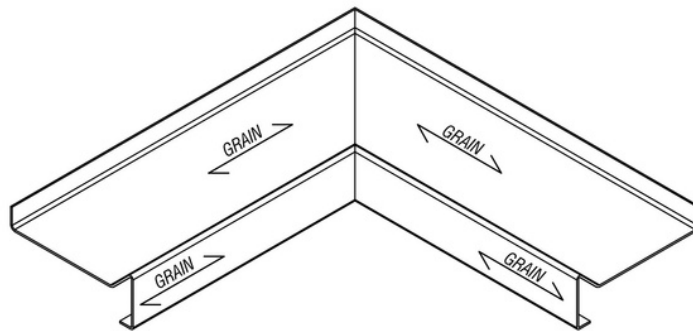

ARCH HARDWARE

SLOPED DRINK RAIL INSIDE CORNER 4" CHANNEL - 1 3/4" FACE

ISOMETRIC VIEW

TOP VIEW

PART #	MATERIAL	FINISH
DR458-IC-4-1	18 Ga. Stainless Steel #304 alloy	Satin (#4 Brush)
DR458RC-IC-4-1	16 Ga. Copper #110 alloy	Raw with wax
DR458HC-IC-4-1	16 Ga. Copper #110 alloy	Hairline with wax
DR458BC-IC-4-1	18 Ga. Brass #260 alloy	Satin with clear powder coat