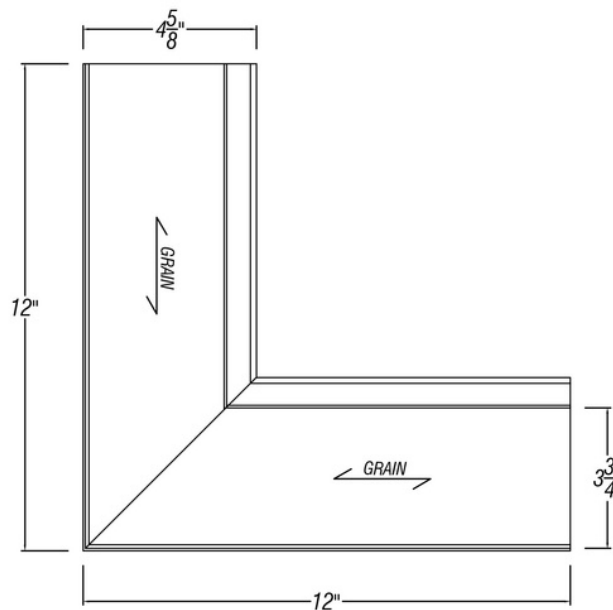

ARCH HARDWARE

SLOPED DRINK RAIL INSIDE CORNER 3 3/4" CHANNEL

ISOMETRIC VIEW

TOP VIEW

PART #	MATERIAL	FINISH
DR458-IC-334	18 Ga. Stainless Steel #304 alloy	Satin (#4 Brush)
DR458RC-IC-334	16 Ga. Copper #110 alloy	Raw with wax
DR458HC-IC-334	16 Ga. Copper #110 alloy	Hairline with wax