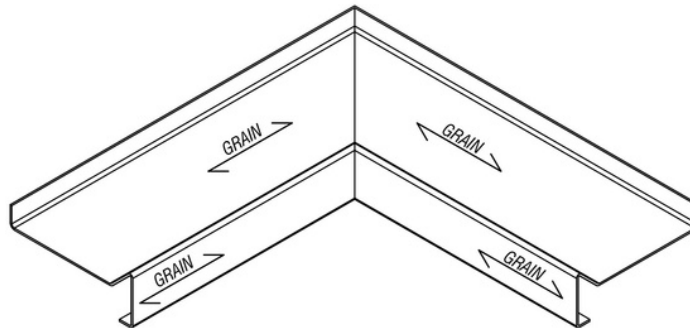

ARCH HARDWARE

SLOPED DRINK RAIL INSIDE CORNER 3 3/4" CHANNEL

ISOMETRIC VIEW

TOP VIEW

PART #	MATERIAL	FINISH
DR458-IC-334	18 Ga. Stainless Steel #304 alloy	Satin (#4 Brush)
DR458RC-IC-334	16 Ga. Copper #110 alloy	Raw with wax
DR458HC-IC-334	16 Ga. Copper #110 alloy	Hairline with wax