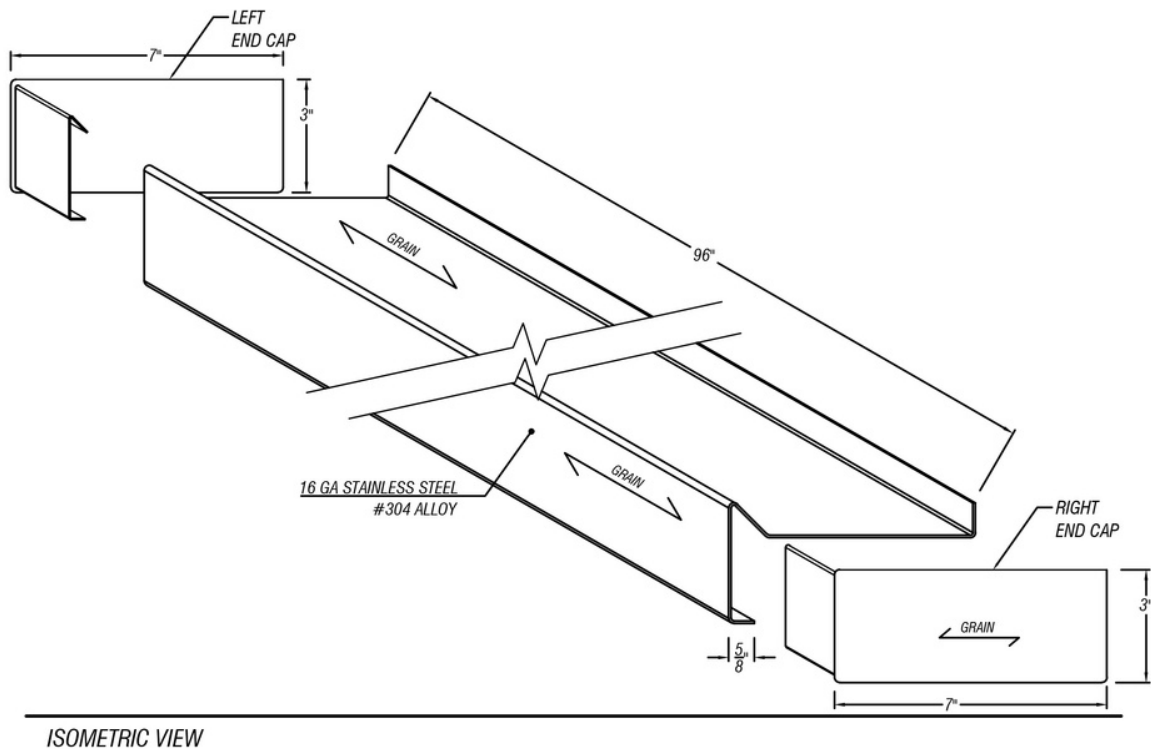

ARCH HARDWARE

SLOPED DRINK RAIL END CAPS - 6" CHANNEL

PART #	MATERIAL	FINISH
DR458L-EC-6 OR DR458R-EC-6	16 Ga. Stainless Steel #304 alloy	Satin (#4 Brush)

L= Left R= Right

Phone
(800)-679-2614

Email
webstore@archhardware.net