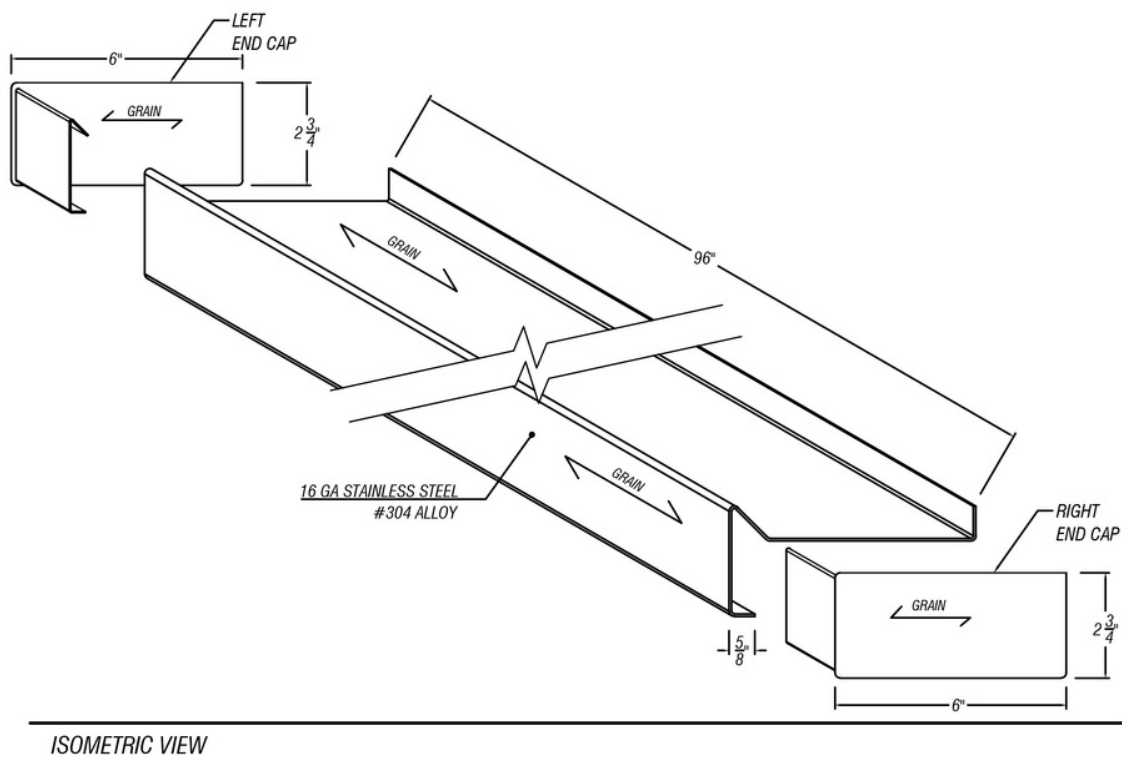

## SLOPED DRINK RAIL END CAPS - 5" CHANNEL

PART #	MATERIAL	FINISH
DR458L-EC-5 OR DR458R-EC-5	16 Ga. Stainless Steel #304 alloy	Satin (#4 Brush)

L= Left R= Right

Phone  
(800)-679-2614

Email  
webstore@archhardware.net