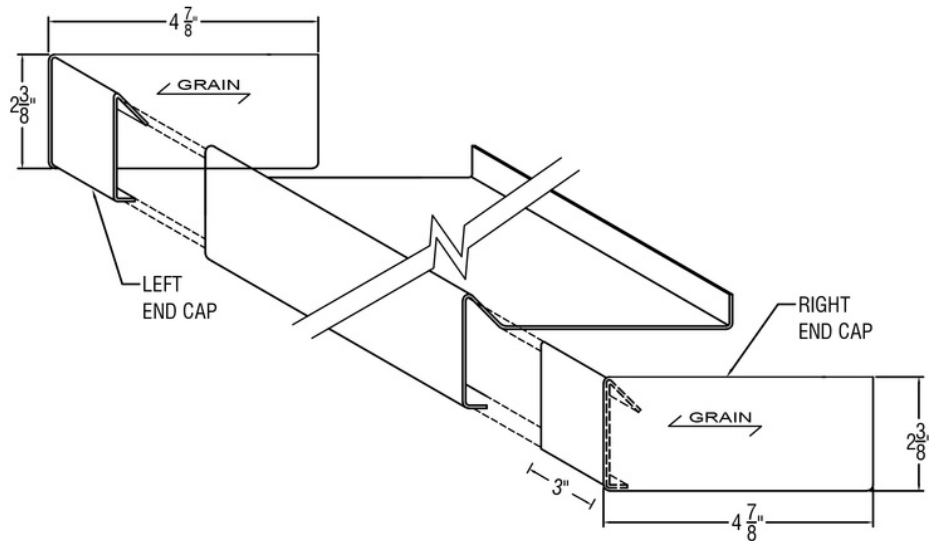

## SLOPED DRINK RAIL END CAPS 4" CHANNEL - 2 3/8" FACE

ISOMETRIC VIEW

PART #	MATERIAL	FINISH
DR458L-4-EC-2 OR DR458R-4-EC-2	18 Ga. Stainless Steel #304 alloy	Satin (#4 Brush)
DR458LRC-4-EC-2 OR DR458RRC-4-EC-2	16 Ga. Copper #110 alloy	Raw with wax
DR458LHC-4-EC-2 OR DR458RHC-4-EC-2	16 Ga. Copper #110 alloy	Hairline with wax