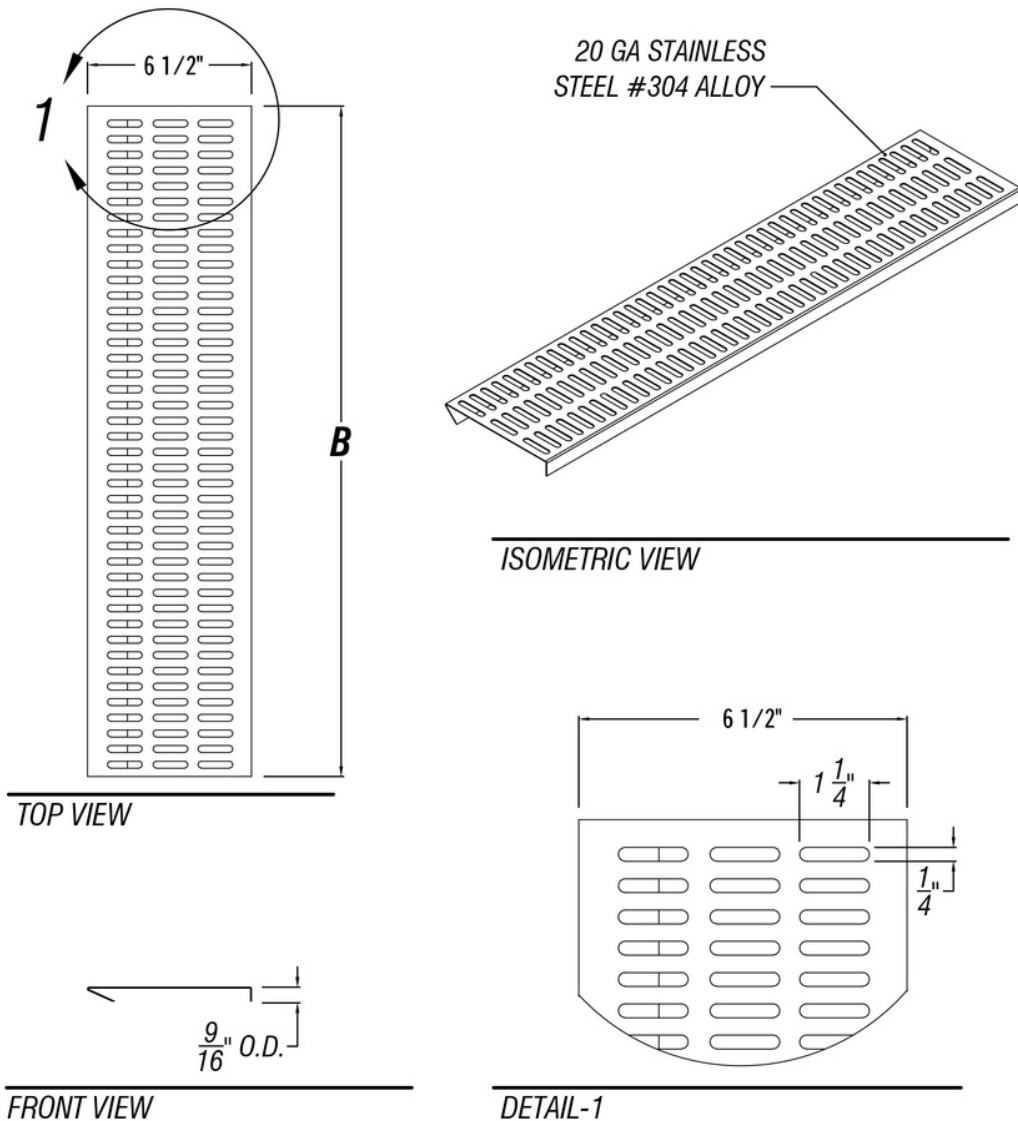

## DRIP TRAY FOR SLOPED DRINK RAIL – 6" CHANNEL

| PART #          | SIZE FOR B | MATERIAL                          | FINISH           |
|-----------------|------------|-----------------------------------|------------------|
| DR458-DT-6-2378 | 23 7/8"    | 20 Ga. Stainless Steel #304 alloy | Satin (#4 Brush) |
| DR458-DT-6-4778 | 47 7/8"    |                                   |                  |
| DR458-DT-6-5878 | 58 7/8"    |                                   |                  |