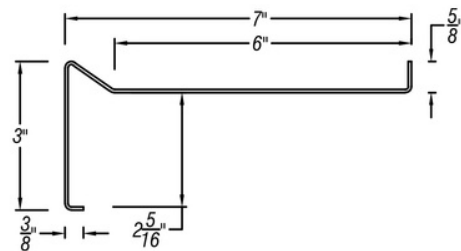

ARCH HARDWARE

SLOPED DRINK RAIL - 6" CHANNEL

ISOMETRIC VIEW

FINISH DETAIL

SIDE VIEW

PART #	MATERIAL	FINISH
DR458-6	16 Ga. Stainless Steel #304 alloy	Satin (#4 Brush)

Phone
(800)-679-2614

Email
webstore@archhardware.net