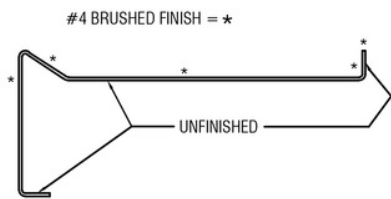

ARCH HARDWARE

SLOPED DRINK RAIL - 6" CHANNEL

ISOMETRIC VIEW

FINISH DETAIL

SIDE VIEW

PART #	MATERIAL	FINISH
DR458-6	16 Ga. Stainless Steel #304 alloy	Satin (#4 Brush)

Phone
(800)-679-2614

Email
webstore@archhardware.net