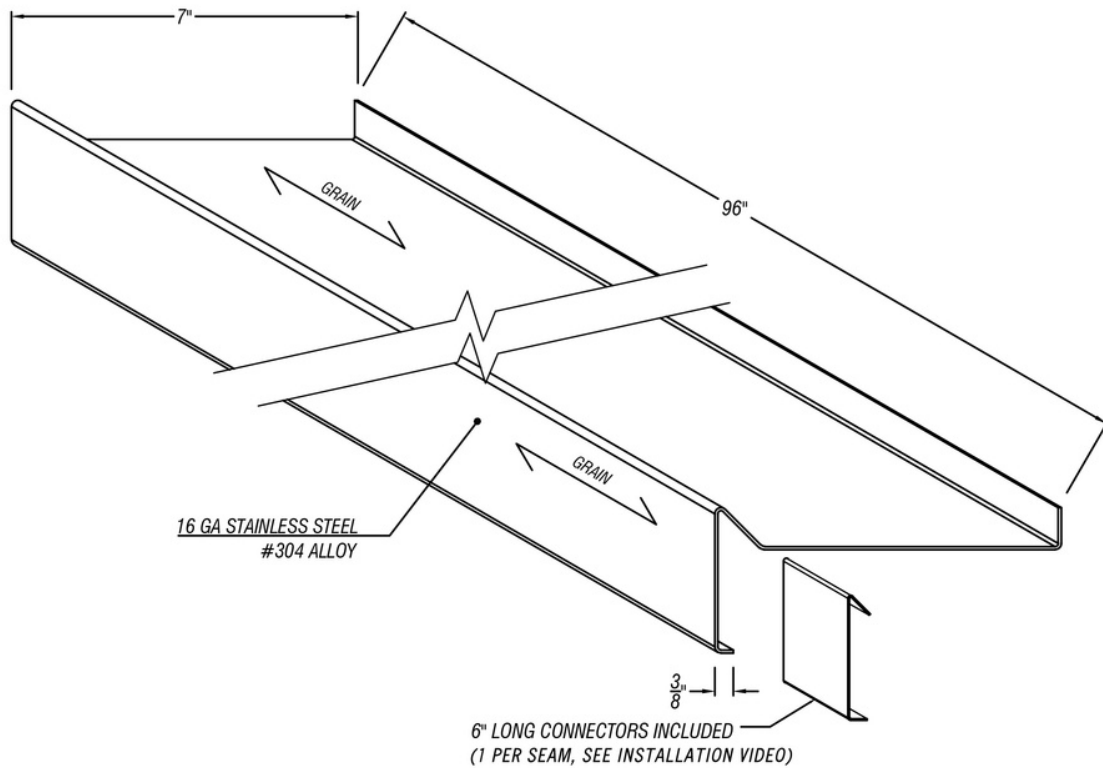

ARCH HARDWARE

SLOPED DRINK RAIL - 6" CHANNEL

ISOMETRIC VIEW

FINISH DETAIL

SIDE VIEW

PART #	MATERIAL	FINISH
DR458-6	16 Ga. Stainless Steel #304 alloy	Satin (#4 Brush)

Phone
(800)-679-2614

Email
webstore@archhardware.net