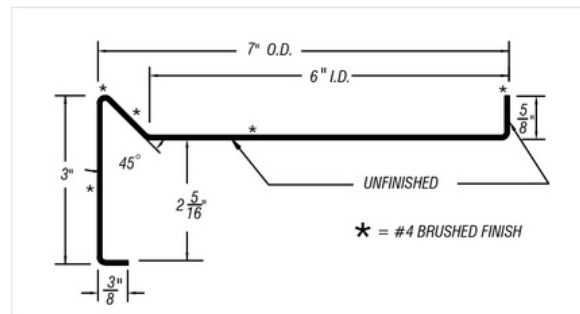

## SLOPED DRINK RAIL WITH LOOSE GLASS RINSER AND DRAIN COUPLING - RIGHT

FLOOR PLAN

SECTION A

PART #	NAME	MATERIAL	FINISH
DR458-6-GRSD-3	Sloped Drink Rail with Loose Glass Rinser & Loose Drain Coupling - Right.	16 Ga. Stainless Steel #304 alloy	Satin (#4 Brush)

## LOOSE SMALL SINK DRAIN COUPLING

1 1/4" PUNCHED  
HOLE TO FIT DRAIN

DRINK RAIL SOLD  
SEPARATELY

DRAIN COUPLING	PART #	NAME	DRAIN SIZE	INLET
BRAND: KROWNE	23-120	1-1/4" Slanted Top Drain	1-1/4"	1" NPT Male
<ul style="list-style-type: none"> <li>• For 1-1/4" sink and ice bin openings</li> <li>• Tapered top</li> <li>• Locknut and washer included</li> <li>• Uses 23-155 Overflow</li> </ul>				