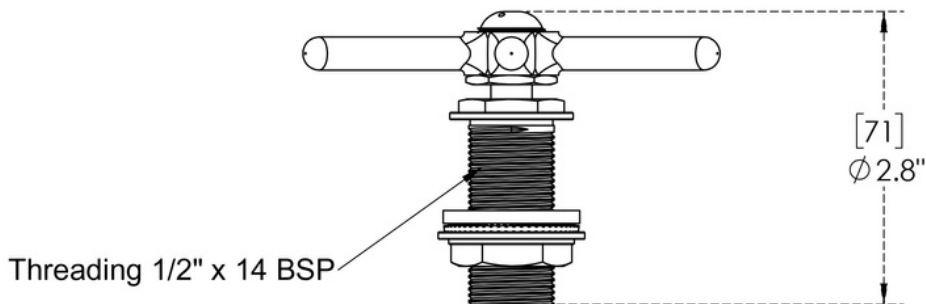

Front View

GLASS RINSER	PART #	NAME	FINISH
BRAND: KROME	DR-RINSER	Pitcher Rinser Spray Assembly	Chrome Plated
• Upgraded model with improved valve, sprayer and star. • Cold Water Use Only.			

Phone
(800)-679-2614

Email
webstore@archhardware.net

Address
303 Maler Rd., Sealy, TX 77474