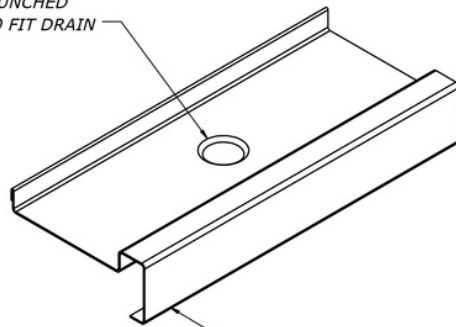

## LOOSE SMALL SINK DRAIN COUPLING

1 1/4" PUNCHED  
HOLE TO FIT DRAIN

DRINK RAIL SOLD  
SEPARATELY

DRAIN COUPLING	PART #	NAME	DRAIN SIZE	INLET
BRAND: KROWNE	23-120	1-1/4" Slanted Top Drain	1-1/4"	1" NPT Male
<ul style="list-style-type: none"> <li>• For 1-1/4" sink and ice bin openings</li> <li>• Tapered top</li> <li>• Locknut and washer included</li> <li>• Uses 23-155 Overflow</li> </ul>				