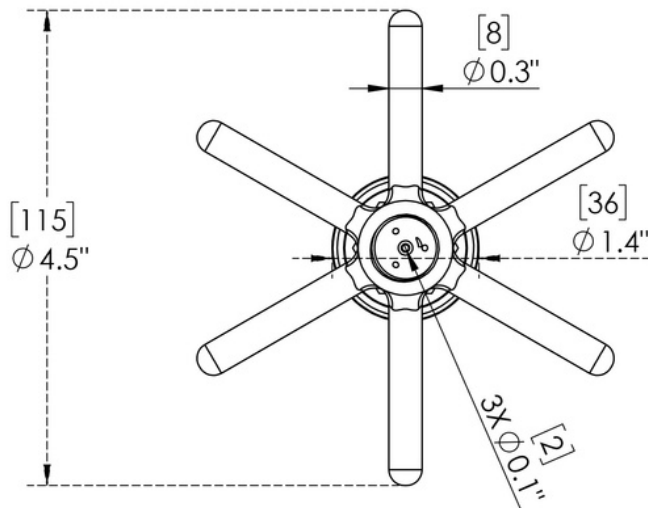

ARCH HARDWARE

LOOSE GLASS RINSER

Top View

Front View

GLASS RINSER	PART #	NAME	FINISH
BRAND: KROME	DR-RINSER	Pitcher Rinser Spray Assembly	Chrome Plated
• Upgraded model with improved valve, sprayer and star. • Cold Water Use Only.			

Phone
(800)-679-2614

Email
webstore@archhardware.net

Address
303 Maler Rd., Sealy, TX 77474