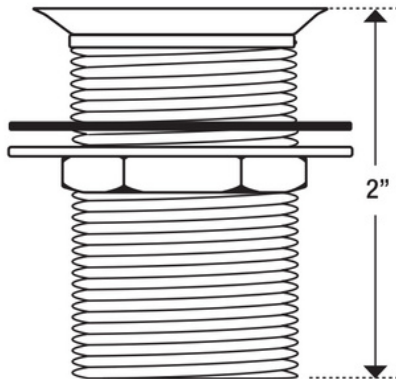

## LOOSE SMALL SINK DRAIN COUPLING

1 1/4" PUNCHED  
HOLE TO FIT DRAIN

DRINK RAIL SOLD  
SEPARATELY

DRAIN COUPLING	PART #	NAME	DRAIN SIZE	INLET
BRAND: KROWNE	23-120	1-1/4" Slanted Top Drain	1-1/4"	1" NPT Male
<ul style="list-style-type: none"> <li>• For 1-1/4" sink and ice bin openings</li> <li>• Tapered top</li> <li>• Locknut and washer included</li> <li>• Uses 23-155 Overflow</li> </ul>				