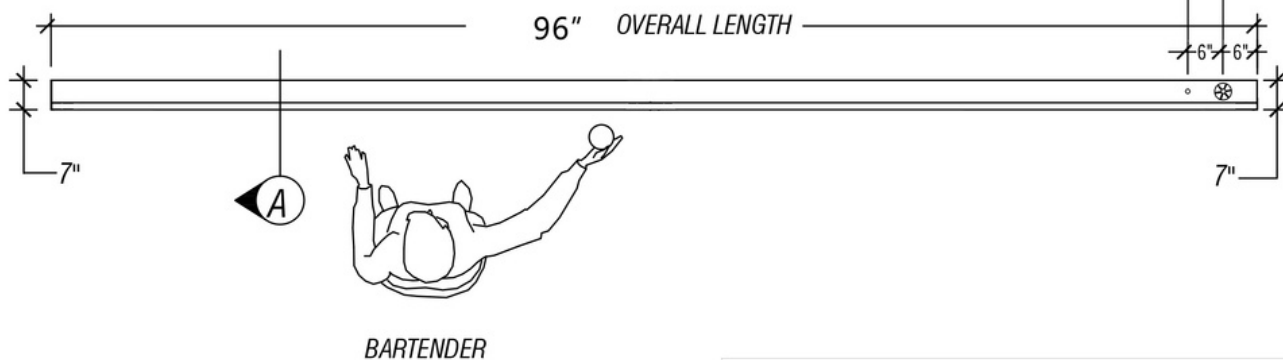

## SLOPED DRINK RAIL WITH LOOSE GLASS RINSER AND DRAIN COUPLING - RIGHT

FLOOR PLAN

SECTION A

PART #	NAME	MATERIAL	FINISH
DR458-6-GRSD-3	Sloped Drink Rail with Loose Glass Rinser & Loose Drain Coupling - Right.	16 Ga. Stainless Steel #304 alloy	Satin (#4 Brush)