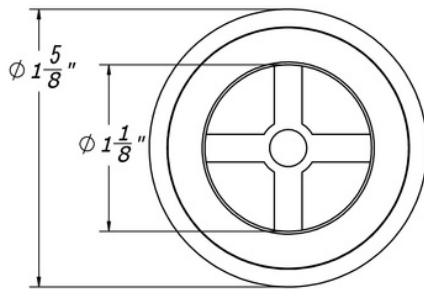

## LOOSE SMALL SINK DRAIN COUPLING

1 1/4" PUNCHED  
HOLE TO FIT DRAIN

DRINK RAIL SOLD  
SEPARATELY

DRAIN COUPLING	PART #	NAME	DRAIN SIZE	INLET
BRAND: KROWNE	23-120	1-1/4" Slanted Top Drain	1-1/4"	1" NPT Male
<ul style="list-style-type: none"> <li>• For 1-1/4" sink and ice bin openings</li> <li>• Tapered top</li> <li>• Locknut and washer included</li> <li>• Uses 23-155 Overflow</li> </ul>				