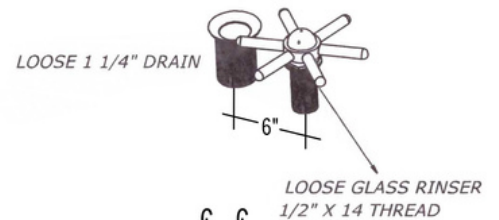

## SLOPED DRINK RAIL WITH LOOSE GLASS RINSER AND DRAIN COUPLING - RIGHT

FLOOR PLAN

SECTION A

PART #	NAME	MATERIAL	FINISH
DR458-6-GRSD-3	Sloped Drink Rail with Loose Glass Rinser & Loose Drain Coupling - Right.	16 Ga. Stainless Steel #304 alloy	Satin (#4 Brush)

## LOOSE SMALL SINK DRAIN COUPLING

1 1/4" PUNCHED  
HOLE TO FIT DRAIN

DRINK RAIL SOLD  
SEPARATELY

DRAIN COUPLING	PART #	NAME	DRAIN SIZE	INLET
BRAND: KROWNE	23-120	1-1/4" Slanted Top Drain	1-1/4"	1" NPT Male
<ul style="list-style-type: none"> <li>• For 1-1/4" sink and ice bin openings</li> <li>• Tapered top</li> <li>• Locknut and washer included</li> <li>• Uses 23-155 Overflow</li> </ul>				