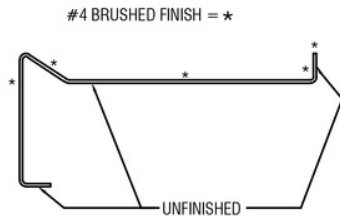

ARCH HARDWARE

SLOPED DRINK RAIL - 5" CHANNEL

ISOMETRIC VIEW

FINISH DETAIL

SIDE VIEW

PART #	MATERIAL	FINISH
DR458-5	16 Ga. Stainless Steel #304 alloy	Satin (#4 Brush)

Phone
(800)-679-2614

Email
webstore@archhardware.net