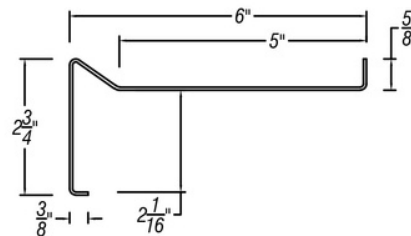

ARCH HARDWARE

SLOPED DRINK RAIL - 5" CHANNEL

ISOMETRIC VIEW

FINISH DETAIL

SIDE VIEW

PART #	MATERIAL	FINISH
DR458-5	16 Ga. Stainless Steel #304 alloy	Satin (#4 Brush)

Phone
(800)-679-2614

Email
webstore@archhardware.net