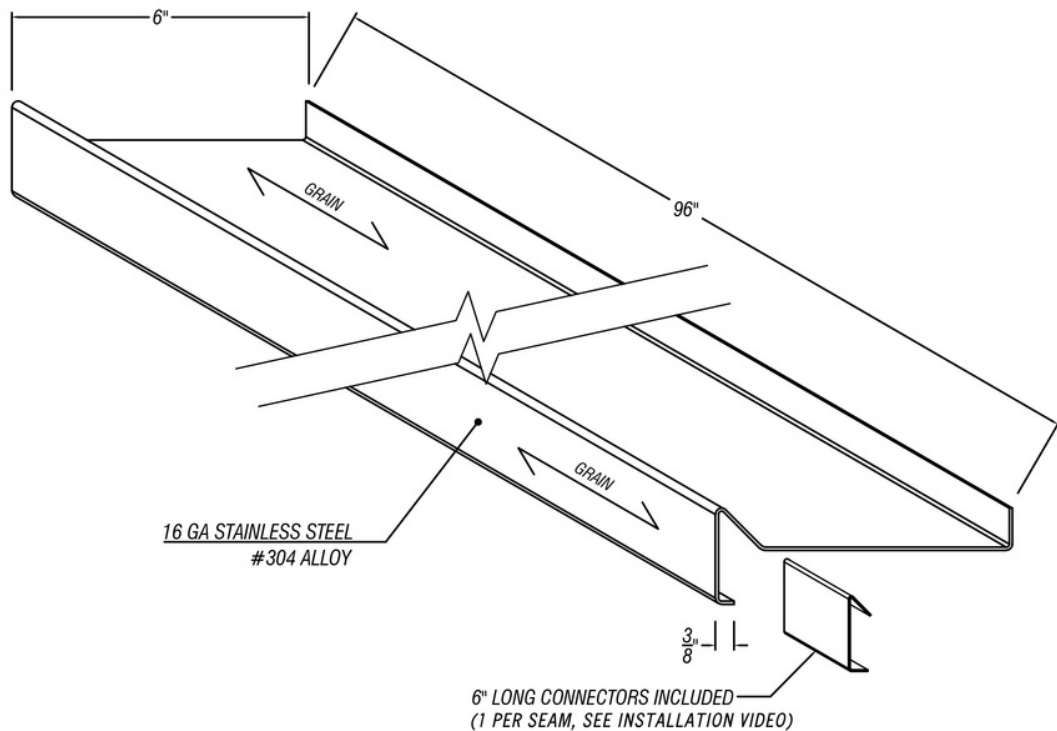

ARCH HARDWARE

SLOPED DRINK RAIL - 5" CHANNEL

ISOMETRIC VIEW

FINISH DETAIL

SIDE VIEW

PART #	MATERIAL	FINISH
DR458-5	16 Ga. Stainless Steel #304 alloy	Satin (#4 Brush)

Phone
(800)-679-2614

Email
webstore@archhardware.net