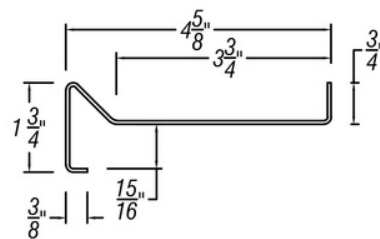

ARCH HARDWARE

SLOPED DRINK RAIL - 3 3/4" CHANNEL

ISOMETRIC VIEW

FINISH DETAIL

SIDE VIEW

PART #	MATERIAL	FINISH
DR458-334	18 Ga. Stainless Steel #304 alloy	Satin (#4 Brush)
DR458RC-334	16 Ga. Copper #110 alloy	Raw with wax
DR458HC-334	16 Ga. Copper #110 alloy	Hairline with wax