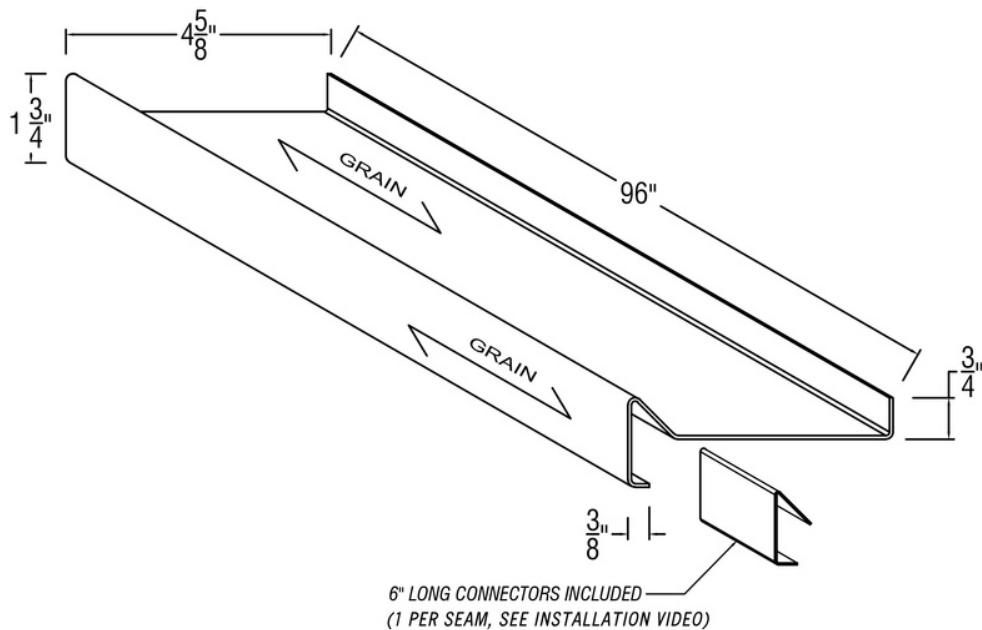

ARCH HARDWARE

SLOPED DRINK RAIL - 3 3/4" CHANNEL

ISOMETRIC VIEW

FINISH DETAIL

SIDE VIEW

PART #	MATERIAL	FINISH
DR458-334	18 Ga. Stainless Steel #304 alloy	Satin (#4 Brush)
DR458RC-334	16 Ga. Copper #110 alloy	Raw with wax
DR458HC-334	16 Ga. Copper #110 alloy	Hairline with wax