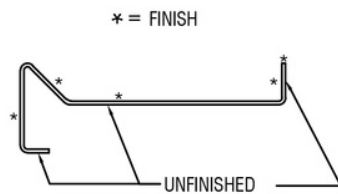

ARCH HARDWARE

SLOPED DRINK RAIL - 3 3/4" CHANNEL

ISOMETRIC VIEW

FINISH DETAIL

SIDE VIEW

PART #	MATERIAL	FINISH
DR458-334	18 Ga. Stainless Steel #304 alloy	Satin (#4 Brush)
DR458RC-334	16 Ga. Copper #110 alloy	Raw with wax
DR458HC-334	16 Ga. Copper #110 alloy	Hairline with wax