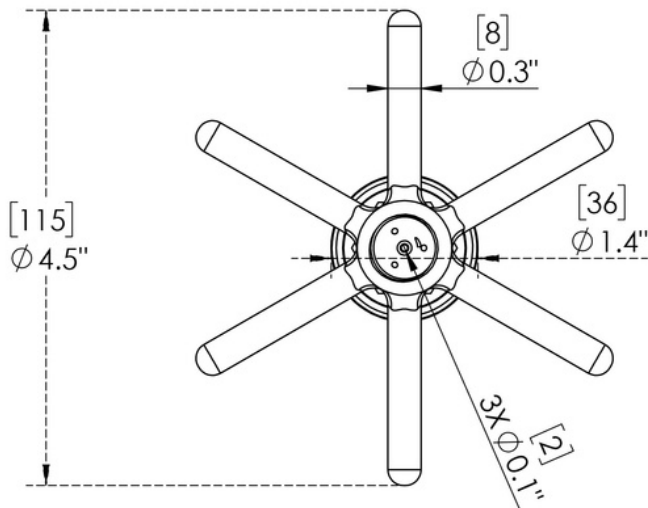

## LOOSE GLASS RINSER

Top View

Front View

GLASS RINSER	PART #	NAME	FINISH
BRAND: KROME	DR-RINSER	Pitcher Rinser Spray Assembly	Chrome Plated
<ul style="list-style-type: none"> <li>Upgraded model with improved valve, sprayer and star.</li> <li>Cold Water Use Only.</li> </ul>			