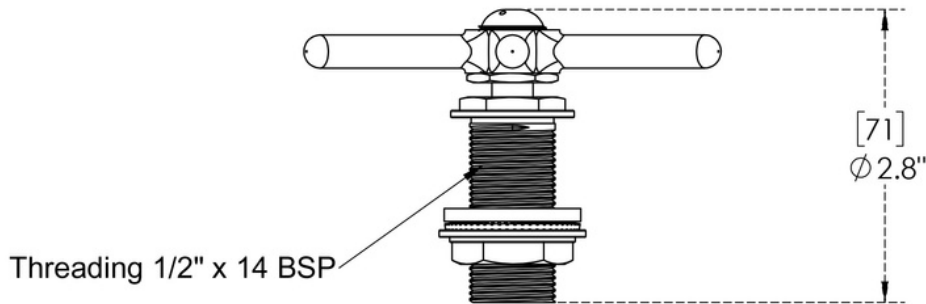

## LOOSE GLASS RINSER

Top View

Front View

GLASS RINSER	PART #	NAME	FINISH
BRAND: KROME	DR-RINSER	Pitcher Rinser Spray Assembly	Chrome Plated
<ul style="list-style-type: none"> <li>Upgraded model with improved valve, sprayer and star.</li> <li>Cold Water Use Only.</li> </ul>			