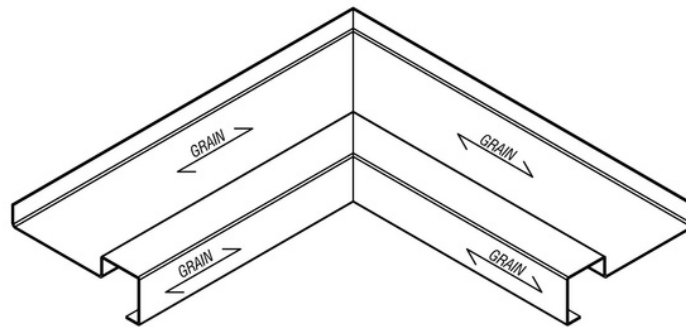

ARCH HARDWARE

SQUARE DRINK RAIL INSIDE CORNER 3 11/16" CHANNEL

ISOMETRIC VIEW

TOP VIEW

PART #	MATERIAL	FINISH
DR459-IC-31116	18 Ga. Stainless Steel #304 alloy	Satin (#4 Brush)
DR459RC-IC-31116	16 Ga. Copper #110 alloy	Raw with wax
DR459HC-IC-31116	16 Ga. Copper #110 alloy	Hairline with wax