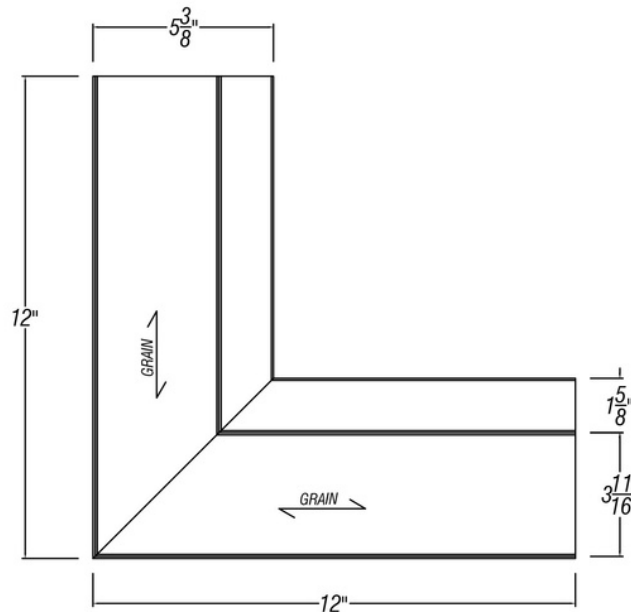

ARCH HARDWARE

SQUARE DRINK RAIL INSIDE CORNER 3 11/16" CHANNEL

ISOMETRIC VIEW

TOP VIEW

PART #	MATERIAL	FINISH
DR459-IC-31116	18 Ga. Stainless Steel #304 alloy	Satin (#4 Brush)
DR459RC-IC-31116	16 Ga. Copper #110 alloy	Raw with wax
DR459HC-IC-31116	16 Ga. Copper #110 alloy	Hairline with wax