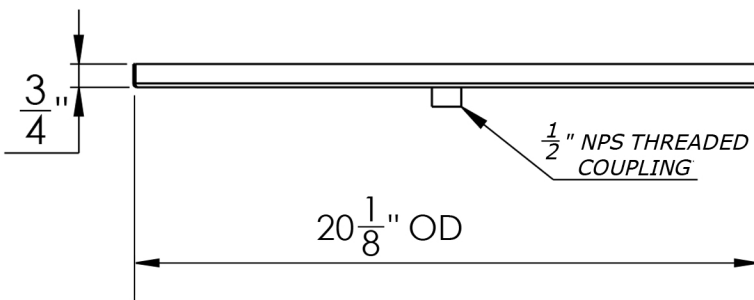

ARCH HARDWARE

SURFACE MOUNT RECTANGULAR DRIP TRAY WITH DRAIN COUPLING

TOP VIEW

ISOMETRIC VIEW

FRONT VIEW

SIDE VIEW

PART #	SIZE	MATERIAL	FINISH	MOUNTING METHOD
DP420-7	4" X 20" X 3/4"	Stainless Steel #304 alloy	Satin (#4 Brush)	Surface/ Countertop