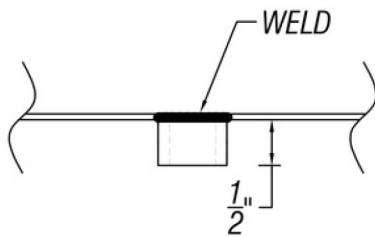

ARCH HARDWARE

SURFACE MOUNT RECTANGULAR DRIP TRAY WITH DRAIN COUPLING

TOP VIEW

ISOMETRIC VIEW

FRONT VIEW

SIDE VIEW

PART #	SIZE	MATERIAL	FINISH	MOUNTING METHOD
DP420-7	4" X 20" X 3/4"	Stainless Steel #304 alloy	Satin (#4 Brush)	Surface/ Countertop

Phone
(800)-679-2614

Email
webstore@archhardware.net

Address
303 Maler Rd., Sealy, TX 77474

ARCH HARDWARE

WELDED THREADED DRAIN COUPLING

TOP VIEW

ISOMETRIC VIEW

FINISH DETAIL