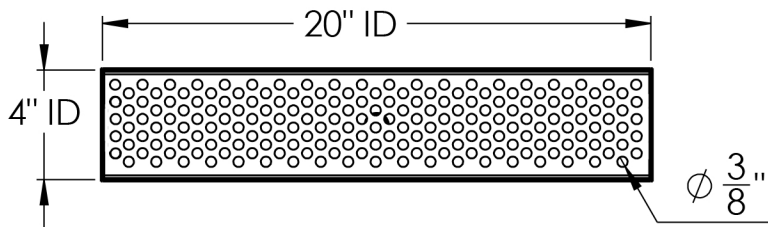

ARCH HARDWARE

SURFACE MOUNT RECTANGULAR DRIP TRAY WITH DRAIN COUPLING

TOP VIEW

ISOMETRIC VIEW

FRONT VIEW

SIDE VIEW

PART #	SIZE	MATERIAL	FINISH	MOUNTING METHOD
DP420-7	4" X 20" X 3/4"	Stainless Steel #304 alloy	Satin (#4 Brush)	Surface/ Countertop