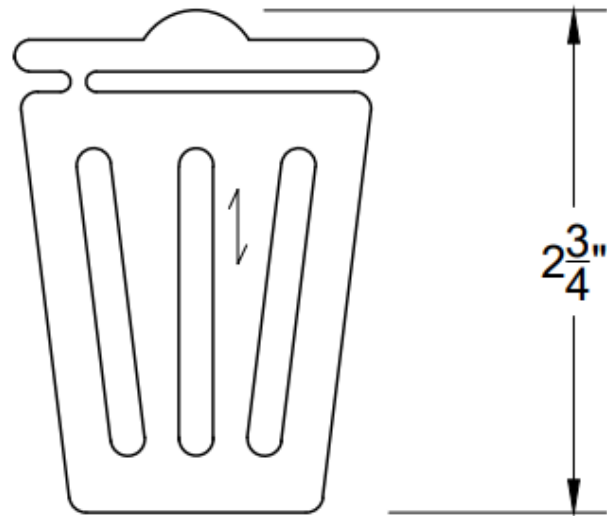

## 3D STAINLESS STEEL TRASH LOGO

SIDE VIEW

FRONT VIEW

↕ = GRAIN DIRECTION

PART #	FINISH	MATERIAL
CL1065	Satin (#4 brush)	Stainless Steel #304 alloy
CL1065B	Matte Black Powder Coat	

Phone  
(800)-679-2614

Email  
webstore@archhardware.net