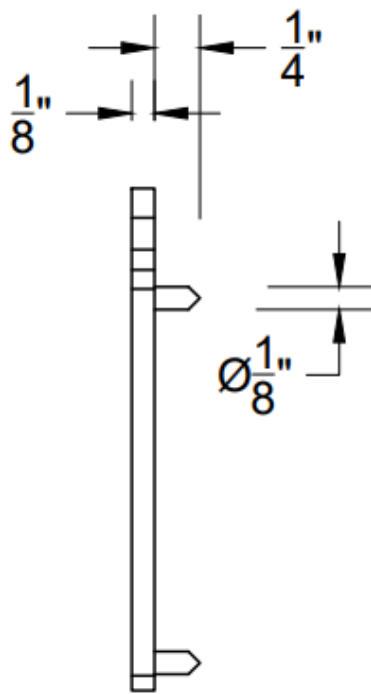

## 3D STAINLESS STEEL TRASH LOGO

SIDE VIEW

FRONT VIEW

↕ = GRAIN DIRECTION

PART #	FINISH	MATERIAL
CL1065	Satin (#4 brush)	Stainless Steel #304 alloy
CL1065B	Matte Black Powder Coat	

Phone  
(800)-679-2614

Email  
webstore@archhardware.net