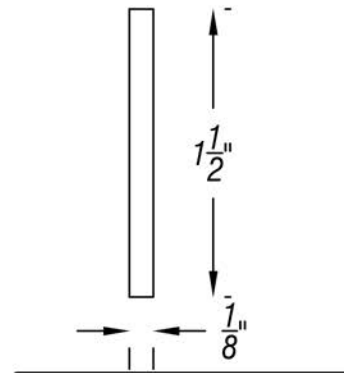

## TRASH CAN LOGO

FRONT VIEW

SIDE VIEW

PART #	MATERIAL	FINISH
CL106	1/8" Thick Stainless Steel #304 Alloy	Polished, Raw Etching
CL106B	1/8" Thick Stainless Steel #304 Alloy	Polished, Black Filled Etching