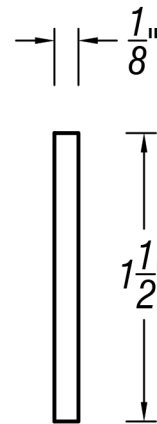

ARCH HARDWARE

STAINLESS STEEL TRASH CAN LOGO

FRONT VIEW

SIDE VIEW

 = GRAIN DIRECTION

PART #	MATERIAL	FINISH
CL105	1/8" Thick Stainless Steel #304 Alloy	Satin, Raw Etching
CL105B	1/8" Thick Stainless Steel #304 Alloy	Satin, Black Filled Etching
CL106	1/8" Thick Stainless Steel #304 Alloy	Polished, Raw Etching
CL106B	1/8" Thick Stainless Steel #304 Alloy	Polished, Black Filled Etching