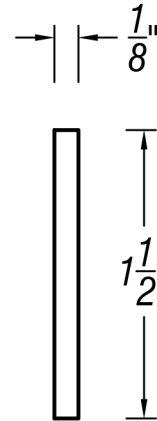

## ANTIQUe BRONZE TRASH CAN LOGO

FRONT VIEW

SIDE VIEW

 = GRAIN DIRECTION

PART #	MATERIAL	FINISH
CL1013	1/8" Thick Bronze	Antique, Raw Etching
CL1013B	1/8" Thick Bronze	Antique, Black Filled Etching

Phone  
(800)-679-2614