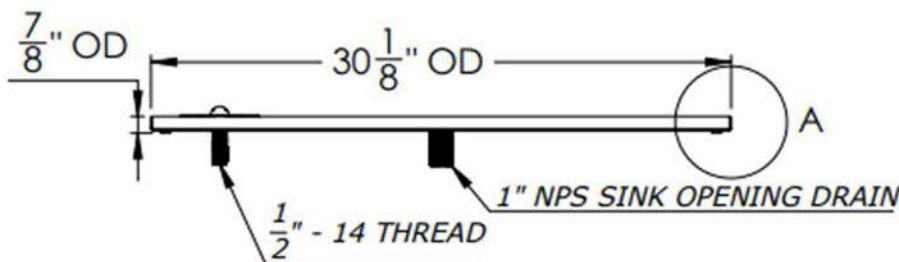

ARCH HARDWARE

SURFACE MOUNT RECTANGULAR BEER DRIP TRAY WITH GLASS RINSER AND DRAIN COUPLING

ISOMETRIC VIEW

FRONT VIEW

SIDE VIEW

PART #	SIZE	MATERIAL	FINISH	MOUNTING METHOD
R830-7	8" X 30" X 7/8"	Stainless Steel #304 alloy	Satin (#4 Brush)	Surface/ Countertop

Phone
(800)-679-2614

Email
webstore@archhardware.net

Address
303 Maler Rd., Sealy, TX 77474

ARCH HARDWARE

LOOSE SMALL SINK DRAIN COUPLING

DRAIN COUPLING	PART #	NAME	THREAD
BRAND: KROWNE	23-120	Slanted Top Drain	1" NPS X 2" Long
<ul style="list-style-type: none">• For 1-1/4" sink and ice bin openings• Tapered top• Locknut and washer included			