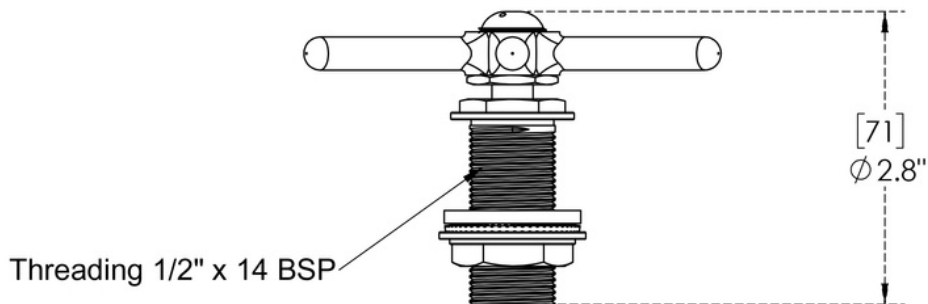

Front View

GLASS RINSER	PART #	NAME	FINISH
BRAND: KROME	DR-RINSER	Pitcher Rinser Spray Assembly	Chrome Plated
- Upgraded model with improved valve, sprayer and star. - Cold Water Use Only.			

Phone
(800)-679-2614

Email
webstore@archhardware.net

Address
303 Maler Rd., Sealy, TX 77474