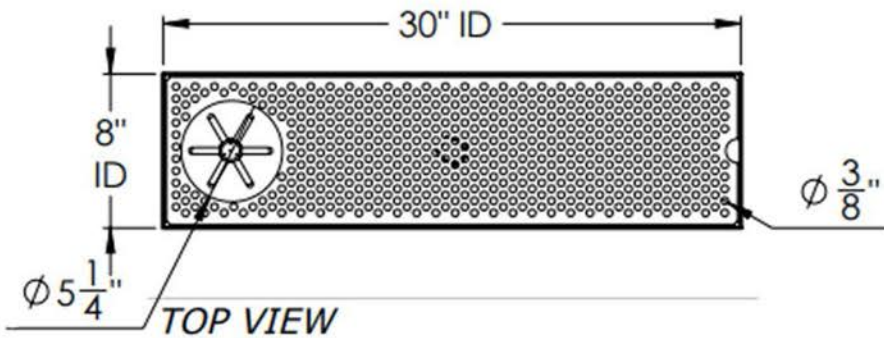

ARCH HARDWARE

SURFACE MOUNT RECTANGULAR BEER DRIP TRAY WITH GLASS RINSER AND DRAIN COUPLING

ISOMETRIC VIEW

FRONT VIEW

SIDE VIEW

PART #	SIZE	MATERIAL	FINISH	MOUNTING METHOD
R830-7	8" X 30" X 7/8"	Stainless Steel #304 alloy	Satin (#4 Brush)	Surface/ Countertop