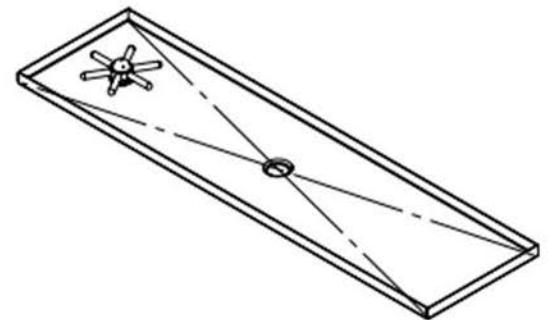

ARCH HARDWARE

SURFACE MOUNT RECTANGULAR BEER DRIP TRAY WITH GLASS RINSER AND DRAIN COUPLING

ISOMETRIC VIEW

FRONT VIEW

SIDE VIEW

PART #	SIZE	MATERIAL	FINISH	MOUNTING METHOD
R830-7	8" X 30" X 7/8"	Stainless Steel #304 alloy	Satin (#4 Brush)	Surface/ Countertop

Phone
(800)-679-2614

Email
webstore@archhardware.net

Address
303 Maler Rd., Sealy, TX 77474

ARCH HARDWARE

LOOSE SMALL SINK DRAIN COUPLING

DRAIN COUPLING	PART #	NAME	THREAD
BRAND: KROWNE	23-120	Slanted Top Drain	1" NPS X 2" Long
<ul style="list-style-type: none">• For 1-1/4" sink and ice bin openings• Tapered top• Locknut and washer included			