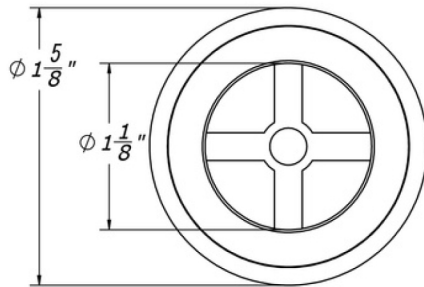

ARCH HARDWARE

SURFACE MOUNT RECTANGULAR BEER DRIP TRAY WITH GLASS RINSER AND DRAIN COUPLING

ISOMETRIC VIEW

FRONT VIEW

SIDE VIEW

PART #	SIZE	MATERIAL	FINISH	MOUNTING METHOD
R830-7	8" X 30" X 7/8"	Stainless Steel #304 alloy	Satin (#4 Brush)	Surface/ Countertop

Phone
(800)-679-2614

Email
webstore@archhardware.net

Address
303 Maler Rd., Sealy, TX 77474

ARCH HARDWARE

LOOSE SMALL SINK DRAIN COUPLING

DRAIN COUPLING	PART #	NAME	THREAD
BRAND: KROWNE	23-120	Slanted Top Drain	1" NPS X 2" Long
<ul style="list-style-type: none">• For 1-1/4" sink and ice bin openings• Tapered top• Locknut and washer included			