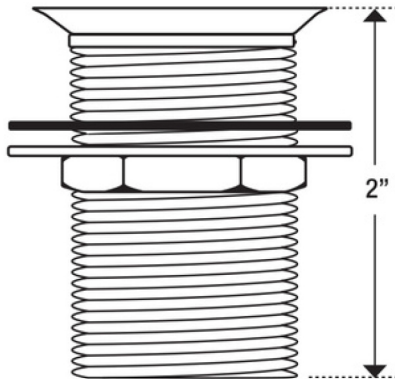

ARCH HARDWARE

SURFACE MOUNT RECTANGULAR BEER DRIP TRAY WITH GLASS RINSER AND DRAIN COUPLING

ISOMETRIC VIEW

FRONT VIEW

SIDE VIEW

PART #	SIZE	MATERIAL	FINISH	MOUNTING METHOD
R830-7	8" X 30" X 7/8"	Stainless Steel #304 alloy	Satin (#4 Brush)	Surface/ Countertop

Phone
(800)-679-2614

Email
webstore@archhardware.net

Address
303 Maler Rd., Sealy, TX 77474

ARCH HARDWARE

LOOSE SMALL SINK DRAIN COUPLING

DRAIN COUPLING	PART #	NAME	THREAD
BRAND: KROWNE	23-120	Slanted Top Drain	1" NPS X 2" Long
<ul style="list-style-type: none">• For 1-1/4" sink and ice bin openings• Tapered top• Locknut and washer included			