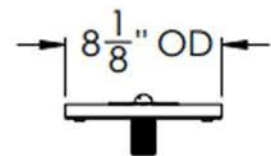

ARCH HARDWARE

SURFACE MOUNT RECTANGULAR BEER DRIP TRAY WITH GLASS RINSER AND DRAIN COUPLING

ISOMETRIC VIEW

FRONT VIEW

SIDE VIEW

PART #	SIZE	MATERIAL	FINISH	MOUNTING METHOD
R830-7	8" X 30" X 7/8"	Stainless Steel #304 alloy	Satin (#4 Brush)	Surface/ Countertop