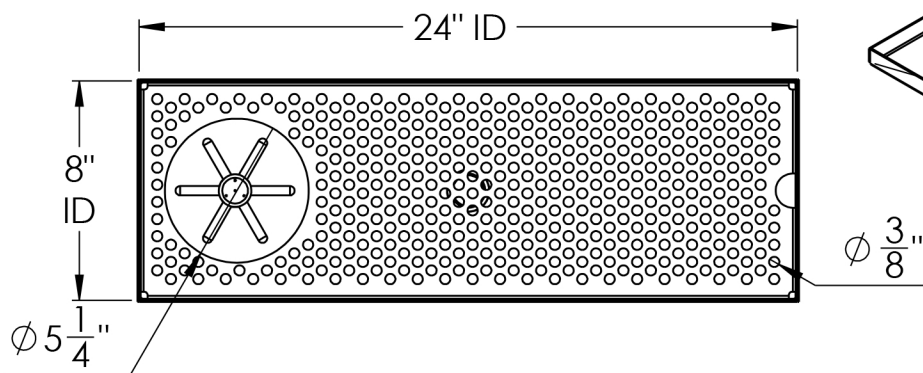

ARCH HARDWARE

LARGE BEER DRIP TRAY WITH GLASS RINSER AND DRAIN COUPLING

TOP VIEW

ISOMETRIC VIEW

FRONT VIEW

SIDE VIEW

| PART # | SIZE | MATERIAL | FINISH | MOUNTING METHOD |
|--------|-----------------|----------------------------|------------------|---------------------|
| R824-7 | 8" X 24" X 7/8" | Stainless Steel #304 alloy | Satin (#4 Brush) | Surface/ Countertop |

Phone
(800)-679-2614

Email
webstore@archhardware.net

Address
303 Maler Rd., Sealy, TX 77474

ARCH HARDWARE

LOOSE SMALL SINK DRAIN COUPLING

| DRAIN COUPLING | PART # | NAME | THREAD |
|--|--------|-------------------|------------------|
| BRAND: KROWNE | 23-120 | Slanted Top Drain | 1" NPS X 2" Long |
| <ul style="list-style-type: none">• For 1-1/4" sink and ice bin openings• Tapered top• Locknut and washer included | | | |