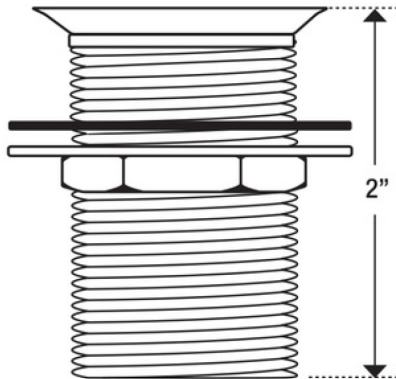

ARCH HARDWARE

LARGE BEER DRIP TRAY WITH GLASS RINSER AND DRAIN COUPLING

TOP VIEW

ISOMETRIC VIEW

FRONT VIEW

SIDE VIEW

| PART # | SIZE | MATERIAL | FINISH | MOUNTING METHOD |
|--------|-----------------|----------------------------|------------------|---------------------|
| R824-7 | 8" X 24" X 7/8" | Stainless Steel #304 alloy | Satin (#4 Brush) | Surface/ Countertop |

Phone
(800)-679-2614

Email
webstore@archhardware.net

Address
303 Maler Rd., Sealy, TX 77474

ARCH HARDWARE

LOOSE SMALL SINK DRAIN COUPLING

| DRAIN COUPLING | PART # | NAME | THREAD |
|--|--------|-------------------|------------------|
| BRAND: KROWNE | 23-120 | Slanted Top Drain | 1" NPS X 2" Long |
| <ul style="list-style-type: none">• For 1-1/4" sink and ice bin openings• Tapered top• Locknut and washer included | | | |