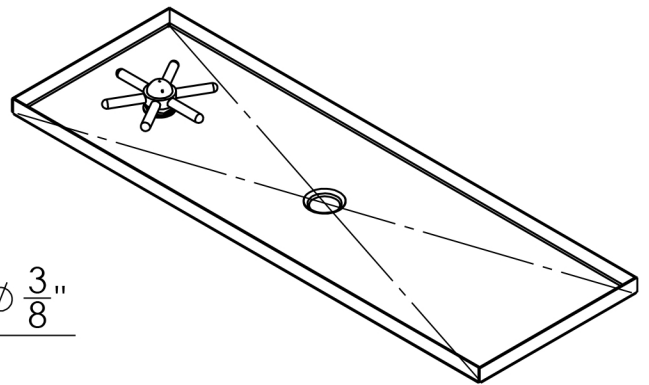

ARCH HARDWARE

LARGE BEER DRIP TRAY WITH GLASS RINSER AND DRAIN COUPLING

TOP VIEW

ISOMETRIC VIEW

FRONT VIEW

SIDE VIEW

| PART # | SIZE | MATERIAL | FINISH | MOUNTING METHOD |
|--------|-----------------|----------------------------|------------------|---------------------|
| R824-7 | 8" X 24" X 7/8" | Stainless Steel #304 alloy | Satin (#4 Brush) | Surface/ Countertop |