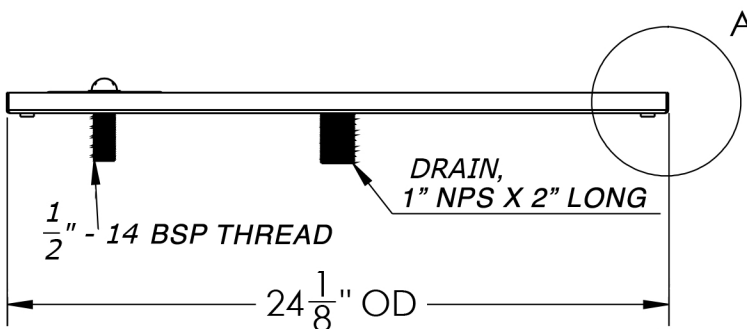

ARCH HARDWARE

LARGE BEER DRIP TRAY WITH GLASS RINSER AND DRAIN COUPLING

TOP VIEW

ISOMETRIC VIEW

FRONT VIEW

SIDE VIEW

| PART # | SIZE | MATERIAL | FINISH | MOUNTING METHOD |
|--------|-----------------|----------------------------|------------------|---------------------|
| R824-7 | 8" X 24" X 7/8" | Stainless Steel #304 alloy | Satin (#4 Brush) | Surface/ Countertop |

Phone
(800)-679-2614

Email
webstore@archhardware.net

Address
303 Maler Rd., Sealy, TX 77474

ARCH HARDWARE

LOOSE SMALL SINK DRAIN COUPLING

| DRAIN COUPLING | PART # | NAME | THREAD |
|--|--------|-------------------|------------------|
| BRAND: KROWNE | 23-120 | Slanted Top Drain | 1" NPS X 2" Long |
| <ul style="list-style-type: none">• For 1-1/4" sink and ice bin openings• Tapered top• Locknut and washer included | | | |