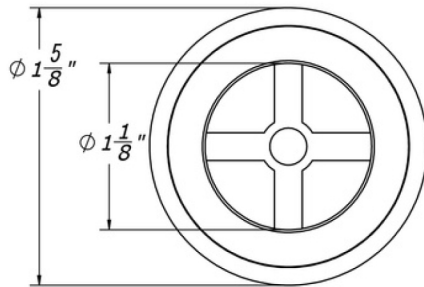

ARCH HARDWARE

LARGE BEER DRIP TRAY WITH GLASS RINSER AND DRAIN COUPLING

TOP VIEW

ISOMETRIC VIEW

FRONT VIEW

SIDE VIEW

| PART # | SIZE | MATERIAL | FINISH | MOUNTING METHOD |
|--------|-----------------|----------------------------|------------------|---------------------|
| R824-7 | 8" X 24" X 7/8" | Stainless Steel #304 alloy | Satin (#4 Brush) | Surface/ Countertop |

Phone
(800)-679-2614

Email
webstore@archhardware.net

Address
303 Maler Rd., Sealy, TX 77474

ARCH HARDWARE

LOOSE SMALL SINK DRAIN COUPLING

| DRAIN COUPLING | PART # | NAME | THREAD |
|--|--------|-------------------|------------------|
| BRAND: KROWNE | 23-120 | Slanted Top Drain | 1" NPS X 2" Long |
| <ul style="list-style-type: none">• For 1-1/4" sink and ice bin openings• Tapered top• Locknut and washer included | | | |