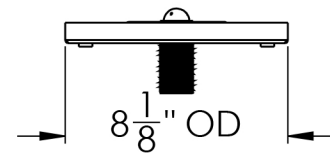

ARCH HARDWARE

LARGE BEER DRIP TRAY WITH GLASS RINSER AND DRAIN COUPLING

TOP VIEW

ISOMETRIC VIEW

FRONT VIEW

SIDE VIEW

| PART # | SIZE | MATERIAL | FINISH | MOUNTING METHOD |
|--------|-----------------|----------------------------|------------------|---------------------|
| R824-7 | 8" X 24" X 7/8" | Stainless Steel #304 alloy | Satin (#4 Brush) | Surface/ Countertop |

Phone
(800)-679-2614

Email
webstore@archhardware.net

Address
303 Maler Rd., Sealy, TX 77474

ARCH HARDWARE

LOOSE SMALL SINK DRAIN COUPLING

| DRAIN COUPLING | PART # | NAME | THREAD |
|--|--------|-------------------|------------------|
| BRAND: KROWNE | 23-120 | Slanted Top Drain | 1" NPS X 2" Long |
| <ul style="list-style-type: none">• For 1-1/4" sink and ice bin openings• Tapered top• Locknut and washer included | | | |