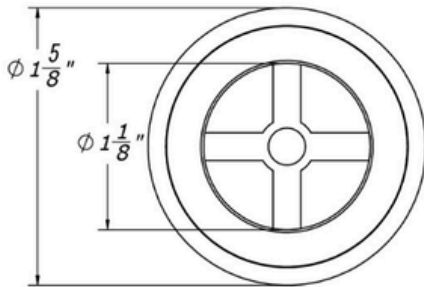

ARCH HARDWARE

SURFACE MOUNT RECTANGULAR BEER DRIP TRAY WITH GLASS RINSER AND DRAIN COUPLING

TOP VIEW

ISOMETRIC VIEW

FRONT VIEW

SIDE VIEW

PART #	SIZE	MATERIAL	FINISH	MOUNTING METHOD
R818-7	8" X 18" X 3/4"	Stainless Steel #304 alloy	Satin (#4 brush)	Surface/ Countertop

Phone
(800)-679-2614

Email
webstore@archhardware.net

Address
303 Maler Rd., Sealy, TX 77474

ARCH HARDWARE

LOOSE SMALL SINK DRAIN COUPLING

DRAIN COUPLING	PART #	NAME	DRAIN SIZE	INLET
BRAND: KROWNE	23-120	1-1/4" Slanted Top Drain	1-1/4"	1" NPT Male
<ul style="list-style-type: none">• For 1-1/4" sink and ice bin openings• Tapered top• Locknut and washer included• Uses 23-155 Overflow				