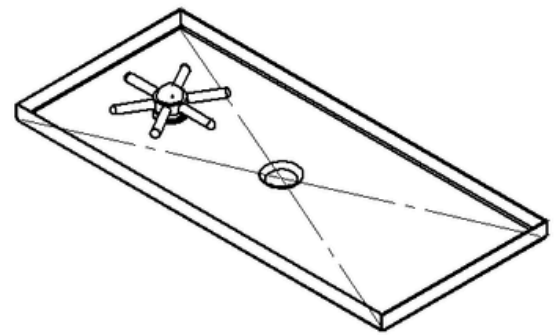

ARCH HARDWARE

SURFACE MOUNT RECTANGULAR BEER DRIP TRAY WITH GLASS RINSER AND DRAIN COUPLING

TOP VIEW

ISOMETRIC VIEW

FRONT VIEW

SIDE VIEW

PART #	SIZE	MATERIAL	FINISH	MOUNTING METHOD
R818-7	8" X 18" X 3/4"	Stainless Steel #304 alloy	Satin (#4 brush)	Surface/ Countertop

Phone
(800)-679-2614

Email
webstore@archhardware.net

Address
303 Maler Rd., Sealy, TX 77474

ARCH HARDWARE

LOOSE SMALL SINK DRAIN COUPLING

DRAIN COUPLING	PART #	NAME	DRAIN SIZE	INLET
BRAND: KROWNE	23-120	1-1/4" Slanted Top Drain	1-1/4"	1" NPT Male
<ul style="list-style-type: none">• For 1-1/4" sink and ice bin openings• Tapered top• Locknut and washer included• Uses 23-155 Overflow				