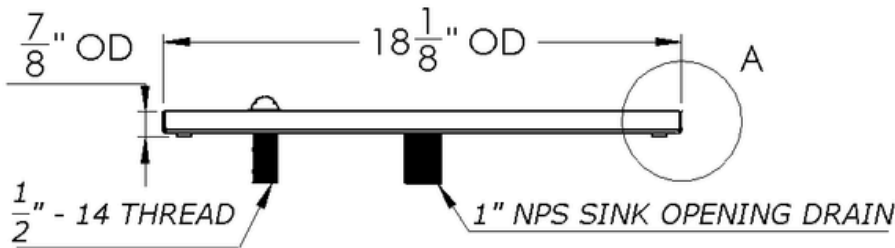

ARCH HARDWARE

SURFACE MOUNT RECTANGULAR BEER DRIP TRAY WITH GLASS RINSER AND DRAIN COUPLING

TOP VIEW

ISOMETRIC VIEW

FRONT VIEW

SIDE VIEW

PART #	SIZE	MATERIAL	FINISH	MOUNTING METHOD
R818-7	8" X 18" X 3/4"	Stainless Steel #304 alloy	Satin (#4 brush)	Surface/ Countertop

Phone
(800)-679-2614

Email
webstore@archhardware.net

Address
303 Maler Rd., Sealy, TX 77474

ARCH HARDWARE

LOOSE SMALL SINK DRAIN COUPLING

DRAIN COUPLING	PART #	NAME	DRAIN SIZE	INLET
BRAND: KROWNE	23-120	1-1/4" Slanted Top Drain	1-1/4"	1" NPT Male
<ul style="list-style-type: none">• For 1-1/4" sink and ice bin openings• Tapered top• Locknut and washer included• Uses 23-155 Overflow				