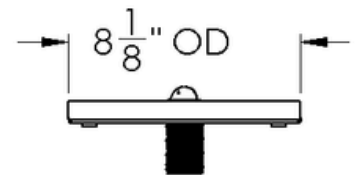

ARCH HARDWARE

SURFACE MOUNT RECTANGULAR BEER DRIP TRAY WITH GLASS RINSER AND DRAIN COUPLING

TOP VIEW

ISOMETRIC VIEW

FRONT VIEW

SIDE VIEW

PART #	SIZE	MATERIAL	FINISH	MOUNTING METHOD
R818-7	8" X 18" X 3/4"	Stainless Steel #304 alloy	Satin (#4 brush)	Surface/ Countertop

Phone
(800)-679-2614

Email
webstore@archhardware.net

Address
303 Maler Rd., Sealy, TX 77474

ARCH HARDWARE

LOOSE SMALL SINK DRAIN COUPLING

DRAIN COUPLING	PART #	NAME	DRAIN SIZE	INLET
BRAND: KROWNE	23-120	1-1/4" Slanted Top Drain	1-1/4"	1" NPT Male
<ul style="list-style-type: none">• For 1-1/4" sink and ice bin openings• Tapered top• Locknut and washer included• Uses 23-155 Overflow				