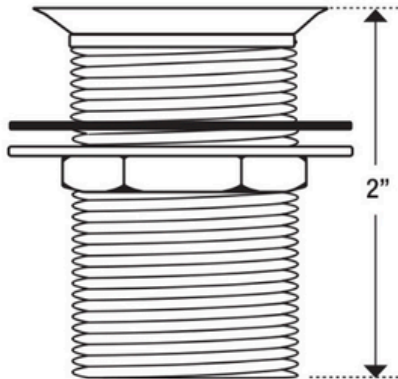

ARCH HARDWARE

SURFACE MOUNT RECTANGULAR BEER DRIP TRAY WITH GLASS RINSER AND DRAIN COUPLING

TOP VIEW

ISOMETRIC VIEW

FRONT VIEW

SIDE VIEW

PART #	SIZE	MATERIAL	FINISH	MOUNTING METHOD
R818-7	8" X 18" X 3/4"	Stainless Steel #304 alloy	Satin (#4 brush)	Surface/ Countertop

Phone
(800)-679-2614

Email
webstore@archhardware.net

Address
303 Maler Rd., Sealy, TX 77474

ARCH HARDWARE

LOOSE SMALL SINK DRAIN COUPLING

DRAIN COUPLING	PART #	NAME	DRAIN SIZE	INLET
BRAND: KROWNE	23-120	1-1/4" Slanted Top Drain	1-1/4"	1" NPT Male
<ul style="list-style-type: none">• For 1-1/4" sink and ice bin openings• Tapered top• Locknut and washer included• Uses 23-155 Overflow				