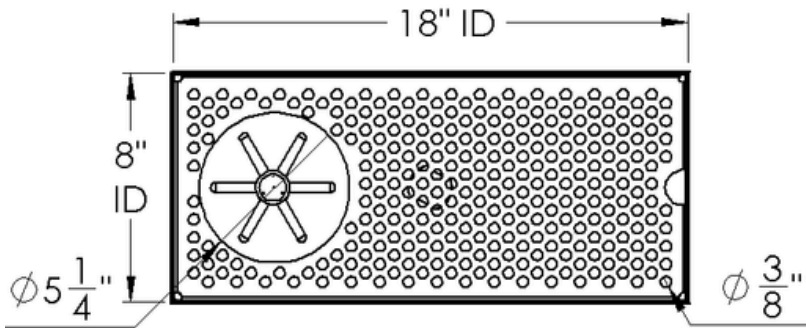

ARCH HARDWARE

SURFACE MOUNT RECTANGULAR BEER DRIP TRAY WITH GLASS RINSER AND DRAIN COUPLING

TOP VIEW

ISOMETRIC VIEW

FRONT VIEW

SIDE VIEW

PART #	SIZE	MATERIAL	FINISH	MOUNTING METHOD
R818-7	8" X 18" X 3/4"	Stainless Steel #304 alloy	Satin (#4 brush)	Surface/ Countertop

Phone
(800)-679-2614

Email
webstore@archhardware.net

Address
303 Maler Rd., Sealy, TX 77474

ARCH HARDWARE

LOOSE SMALL SINK DRAIN COUPLING

DRAIN COUPLING	PART #	NAME	DRAIN SIZE	INLET
BRAND: KROWNE	23-120	1-1/4" Slanted Top Drain	1-1/4"	1" NPT Male
<ul style="list-style-type: none">• For 1-1/4" sink and ice bin openings• Tapered top• Locknut and washer included• Uses 23-155 Overflow				