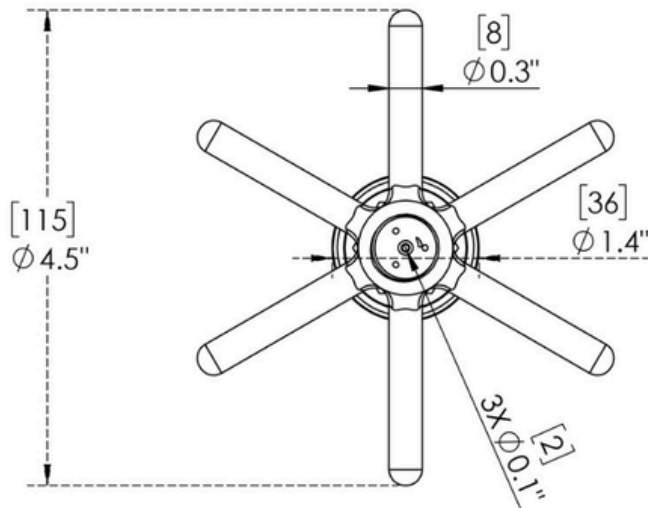

ARCH HARDWARE

LOOSE GLASS RINSER

Top View

Front View

GLASS RINSER	PART #	NAME	FINISH
BRAND: KROME	DR-RINSER	Pitcher Rinser Spray Assembly	Chrome Plated
• Upgraded model with improved valve, sprayer and star. • Cold Water Use Only.			

Phone
(800)-679-2614

Email
webstore@archhardware.net

Address
303 Maler Rd., Sealy, TX 77474