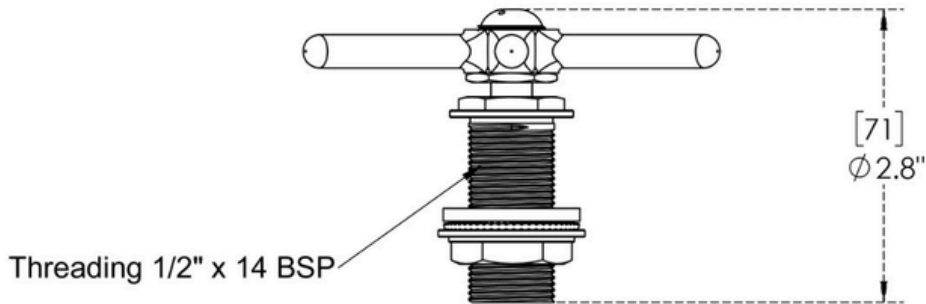

Front View

GLASS RINSER	PART #	NAME	FINISH
BRAND: KROME	DR-RINSER	Pitcher Rinser Spray Assembly	Chrome Plated
• Upgraded model with improved valve, sprayer and star. • Cold Water Use Only.			

Phone
(800)-679-2614

Email
webstore@archhardware.net

Address
303 Maler Rd., Sealy, TX 77474