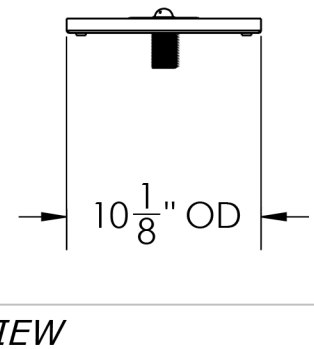

ARCH HARDWARE

LARGE BEER DRIP TRAY WITH GLASS RINSER AND DRAIN COUPLING

PART #	SIZE	MATERIAL	FINISH	MOUNTING METHOD
R1030-7	10" X 30" X 7/8"	Stainless Steel #304 alloy	Satin (#4 Brush)	Surface/ Countertop

Phone
(800)-679-2614

Email
webstore@archhardware.net

Address
303 Maler Rd., Sealy, TX 77474

ARCH HARDWARE

LOOSE SMALL SINK DRAIN COUPLING

DRAIN COUPLING	PART #	NAME	THREAD
BRAND: KROWNE	23-120	Slanted Top Drain	1" NPS X 2" Long
<ul style="list-style-type: none">• For 1-1/4" sink and ice bin openings• Tapered top• Locknut and washer included			