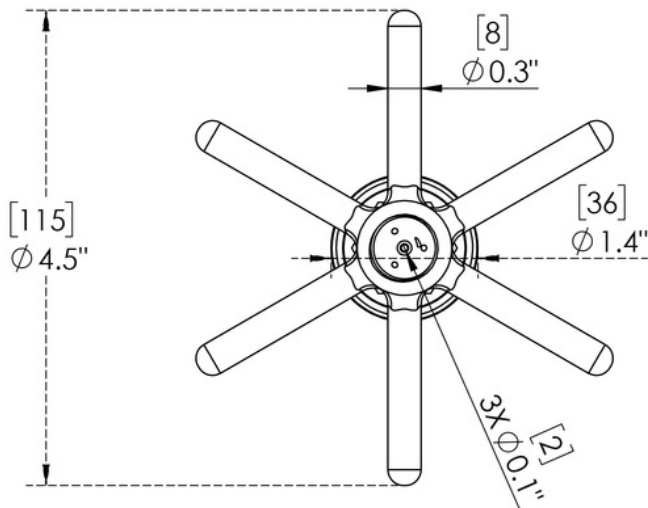

ARCH HARDWARE

LOOSE GLASS RINSER

Top View

Front View

GLASS RINSER	PART #	NAME	FINISH
BRAND: KROME	DR-RINSER	Pitcher Rinser Spray Assembly	Chrome Plated
- Upgraded model with improved valve, sprayer and star. - Cold Water Use Only.			

Phone
(800)-679-2614

Email
webstore@archhardware.net

Address
303 Maler Rd., Sealy, TX 77474