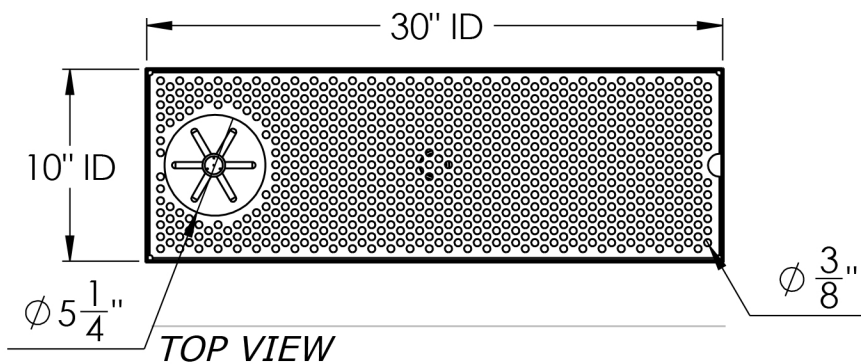

ARCH HARDWARE

LARGE BEER DRIP TRAY WITH GLASS RINSER AND DRAIN COUPLING

PART #	SIZE	MATERIAL	FINISH	MOUNTING METHOD
R1030-7	10" X 30" X 7/8"	Stainless Steel #304 alloy	Satin (#4 Brush)	Surface/ Countertop

Phone
(800)-679-2614

Email
webstore@archhardware.net

Address
303 Maler Rd., Sealy, TX 77474

ARCH HARDWARE

LOOSE SMALL SINK DRAIN COUPLING

DRAIN COUPLING	PART #	NAME	THREAD
BRAND: KROWNE	23-120	Slanted Top Drain	1" NPS X 2" Long
<ul style="list-style-type: none">• For 1-1/4" sink and ice bin openings• Tapered top• Locknut and washer included			