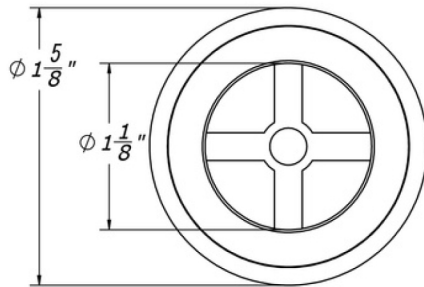

ARCH HARDWARE

LARGE BEER DRIP TRAY WITH GLASS RINSER AND DRAIN COUPLING

PART #	SIZE	MATERIAL	FINISH	MOUNTING METHOD
R1030-7	10" X 30" X 7/8"	Stainless Steel #304 alloy	Satin (#4 Brush)	Surface/ Countertop

Phone
(800)-679-2614

Email
webstore@archhardware.net

Address
303 Maler Rd., Sealy, TX 77474

ARCH HARDWARE

LOOSE SMALL SINK DRAIN COUPLING

DRAIN COUPLING	PART #	NAME	THREAD
BRAND: KROWNE	23-120	Slanted Top Drain	1" NPS X 2" Long
<ul style="list-style-type: none">• For 1-1/4" sink and ice bin openings• Tapered top• Locknut and washer included			