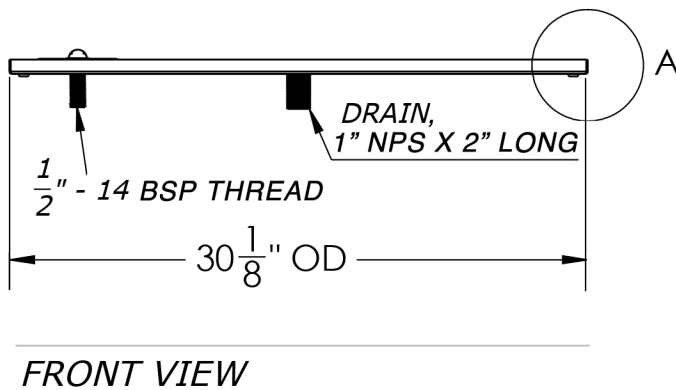

ARCH HARDWARE

LARGE BEER DRIP TRAY WITH GLASS RINSER AND DRAIN COUPLING

PART #	SIZE	MATERIAL	FINISH	MOUNTING METHOD
R1030-7	10" X 30" X 7/8"	Stainless Steel #304 alloy	Satin (#4 Brush)	Surface/ Countertop

Phone
(800)-679-2614

Email
webstore@archhardware.net

Address
303 Maler Rd., Sealy, TX 77474

ARCH HARDWARE

LOOSE SMALL SINK DRAIN COUPLING

DRAIN COUPLING	PART #	NAME	THREAD
BRAND: KROWNE	23-120	Slanted Top Drain	1" NPS X 2" Long
<ul style="list-style-type: none">• For 1-1/4" sink and ice bin openings• Tapered top• Locknut and washer included			