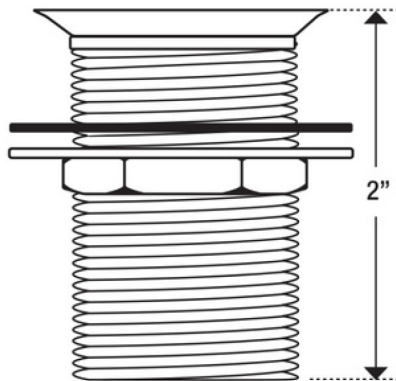

ARCH HARDWARE

LARGE BEER DRIP TRAY WITH GLASS RINSER AND DRAIN COUPLING

PART #	SIZE	MATERIAL	FINISH	MOUNTING METHOD
R1030-7	10" X 30" X 7/8"	Stainless Steel #304 alloy	Satin (#4 Brush)	Surface/ Countertop

Phone
(800)-679-2614

Email
webstore@archhardware.net

Address
303 Maler Rd., Sealy, TX 77474

ARCH HARDWARE

LOOSE SMALL SINK DRAIN COUPLING

DRAIN COUPLING	PART #	NAME	THREAD
BRAND: KROWNE	23-120	Slanted Top Drain	1" NPS X 2" Long
<ul style="list-style-type: none">• For 1-1/4" sink and ice bin openings• Tapered top• Locknut and washer included			