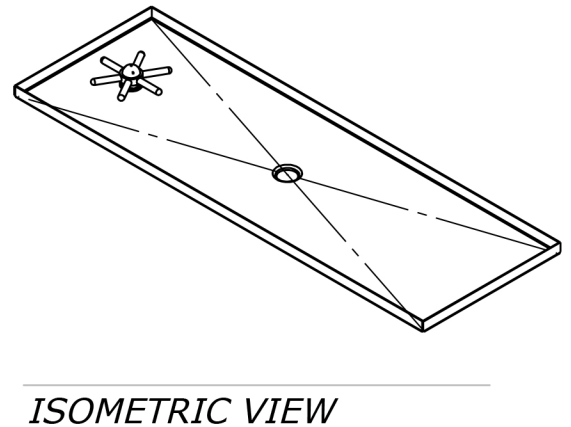

ARCH HARDWARE

LARGE BEER DRIP TRAY WITH GLASS RINSER AND DRAIN COUPLING

PART #	SIZE	MATERIAL	FINISH	MOUNTING METHOD
R1030-7	10" X 30" X 7/8"	Stainless Steel #304 alloy	Satin (#4 Brush)	Surface/ Countertop