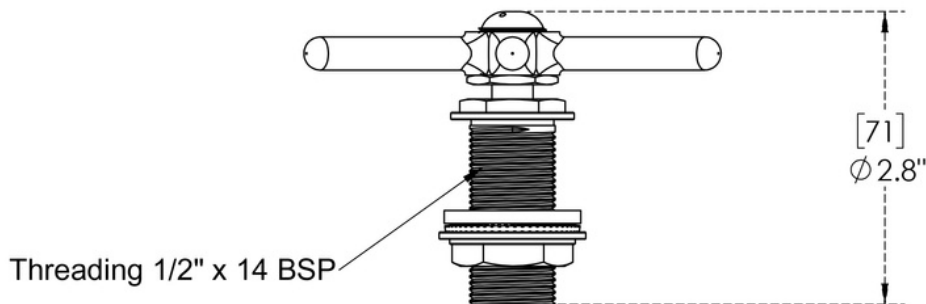

Front View

GLASS RINSER	PART #	NAME	FINISH
BRAND: KROME	DR-RINSER	Pitcher Rinser Spray Assembly	Chrome Plated
- Upgraded model with improved valve, sprayer and star. - Cold Water Use Only.			

Phone
(800)-679-2614

Email
webstore@archhardware.net

Address
303 Maler Rd., Sealy, TX 77474