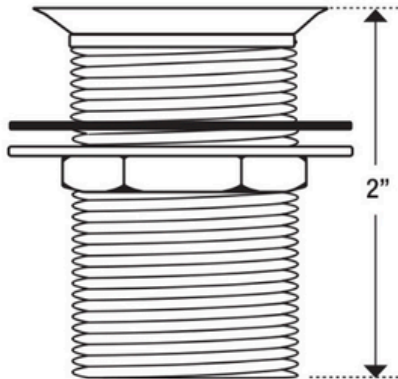

## SURFACE MOUNT RECTANGULAR BEER DRIP TRAY WITH GLASS RINSER AND DRAIN COUPLING

PART #	SIZE	MATERIAL	FINISH	MOUNTING METHOD
R1018-7	10" X 18" X 3/4"	Stainless Steel #304 alloy	Satin (#4 brush)	Surface/ Countertop

## LOOSE SMALL SINK DRAIN COUPLING

DRAIN COUPLING	PART #	NAME	DRAIN SIZE	INLET
BRAND: KROWNE	23-120	1-1/4" Slanted Top Drain	1-1/4"	1" NPT Male
<ul style="list-style-type: none"><li>• For 1-1/4" sink and ice bin openings</li><li>• Tapered top</li><li>• Locknut and washer included</li><li>• Uses 23-155 Overflow</li></ul>				