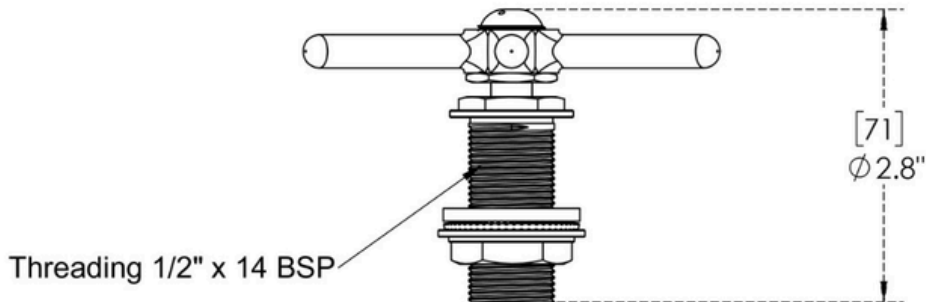

Front View

GLASS RINSER	PART #	NAME	FINISH
BRAND: KROME	DR-RINSER	Pitcher Rinser Spray Assembly	Chrome Plated
• Upgraded model with improved valve, sprayer and star. • Cold Water Use Only.			

Phone
(800)-679-2614

Email
webstore@archhardware.net

Address
303 Maler Rd., Sealy, TX 77474