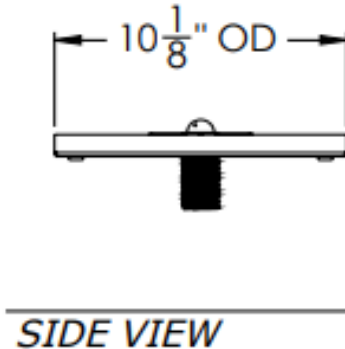

## SURFACE MOUNT RECTANGULAR BEER DRIP TRAY WITH GLASS RINSER AND DRAIN COUPLING

PART #	SIZE	MATERIAL	FINISH	MOUNTING METHOD
R1018-7	10" X 18" X 3/4"	Stainless Steel #304 alloy	Satin (#4 brush)	Surface/ Countertop