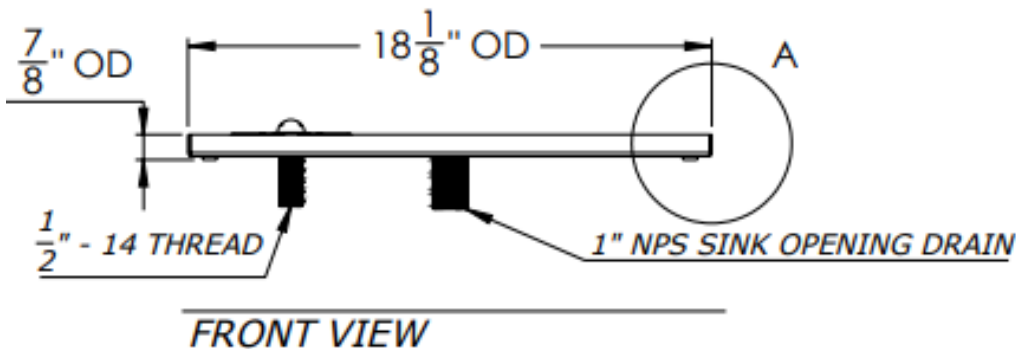

## SURFACE MOUNT RECTANGULAR BEER DRIP TRAY WITH GLASS RINSER AND DRAIN COUPLING

PART #	SIZE	MATERIAL	FINISH	MOUNTING METHOD
R1018-7	10" X 18" X 3/4"	Stainless Steel #304 alloy	Satin (#4 brush)	Surface/ Countertop