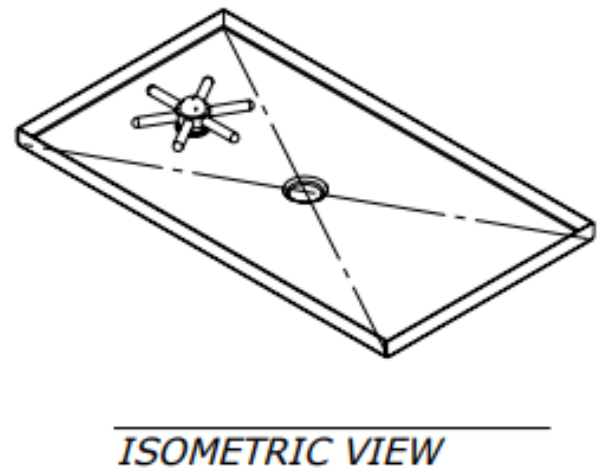

## SURFACE MOUNT RECTANGULAR BEER DRIP TRAY WITH GLASS RINSER AND DRAIN COUPLING

PART #	SIZE	MATERIAL	FINISH	MOUNTING METHOD
R1018-7	10" X 18" X 3/4"	Stainless Steel #304 alloy	Satin (#4 brush)	Surface/ Countertop