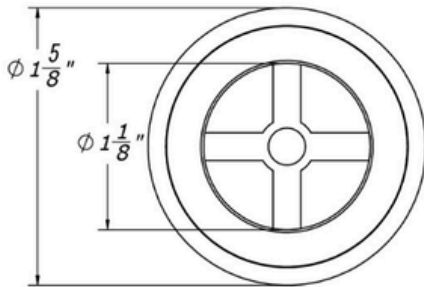

## SURFACE MOUNT RECTANGULAR BEER DRIP TRAY WITH GLASS RINSER AND DRAIN COUPLING

PART #	SIZE	MATERIAL	FINISH	MOUNTING METHOD
R1018-7	10" X 18" X 3/4"	Stainless Steel #304 alloy	Satin (#4 brush)	Surface/ Countertop

## LOOSE SMALL SINK DRAIN COUPLING

DRAIN COUPLING	PART #	NAME	DRAIN SIZE	INLET
BRAND: KROWNE	23-120	1-1/4" Slanted Top Drain	1-1/4"	1" NPT Male
<ul style="list-style-type: none"><li>• For 1-1/4" sink and ice bin openings</li><li>• Tapered top</li><li>• Locknut and washer included</li><li>• Uses 23-155 Overflow</li></ul>				