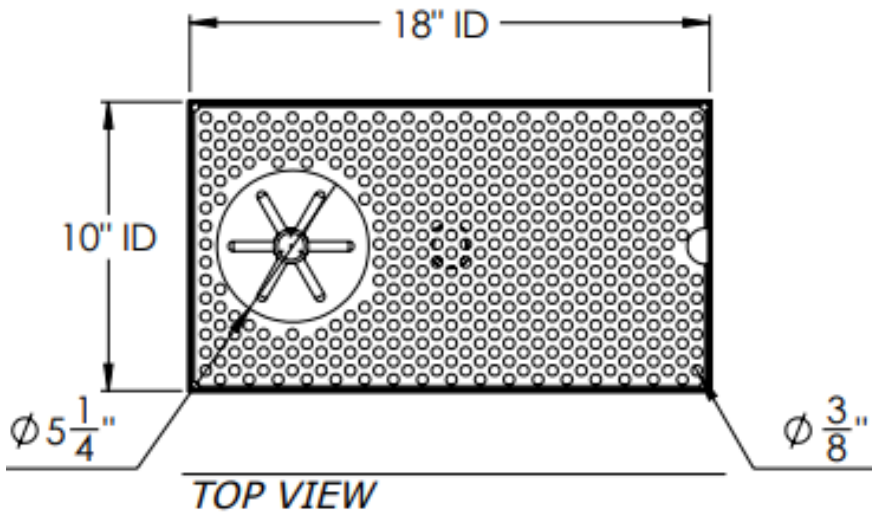

## SURFACE MOUNT RECTANGULAR BEER DRIP TRAY WITH GLASS RINSER AND DRAIN COUPLING

PART #	SIZE	MATERIAL	FINISH	MOUNTING METHOD
R1018-7	10" X 18" X 3/4"	Stainless Steel #304 alloy	Satin (#4 brush)	Surface/ Countertop