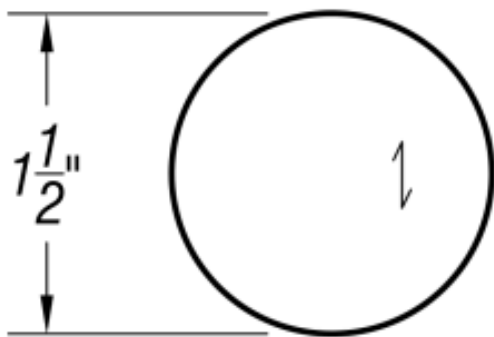

ARCH HARDWARE

STAINLESS STEEL BLANK LOGO

FRONT VIEW

SIDE VIEW

↓ = GRAIN DIRECTION

PART #	FINISH	MATERIAL
BL105	Satin (#4 brush)	Stainless Steel #304 alloy

Phone
(800)-679-2614

Email
webstore@archhardware.net