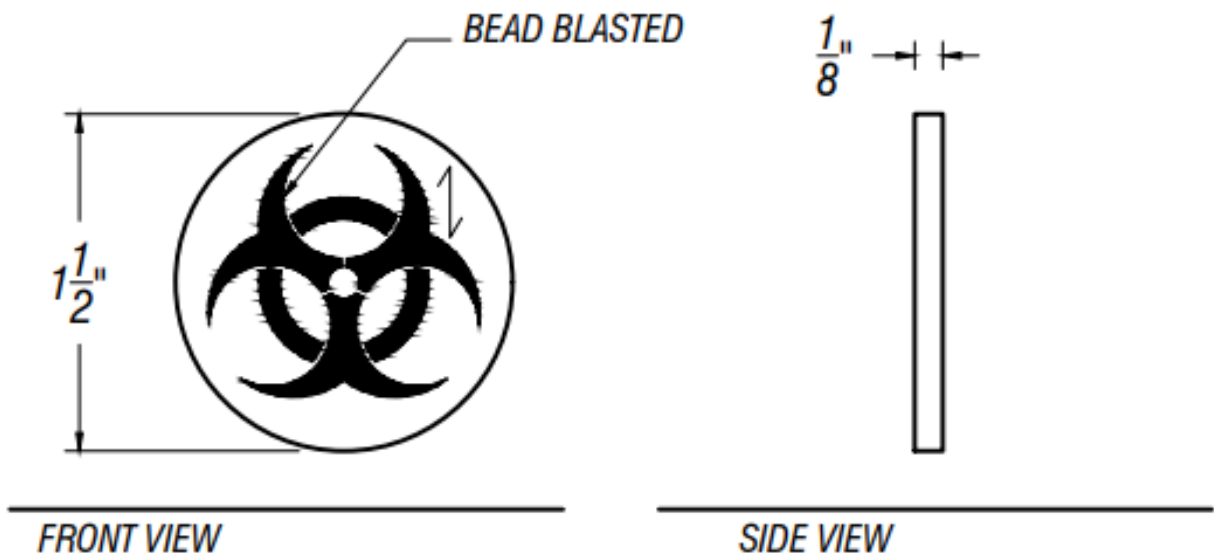

## STAINLESS STEEL BIOHAZARD LOGO

$\updownarrow$  = *GRAIN DIRECTION*

PART #	ETCHING COLOR	FINISH	MATERIAL
BH105	Raw	Satin (#4 brush)	Stainless Steel #304 alloy
BH105B	Black Filled		
BH105R	Red Filled		