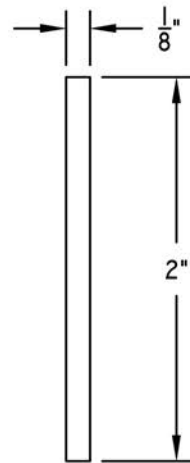

ARCH HARDWARE

SQUARE COMPOST LOGO

FRONT VIEW

SIDE VIEW

 = GRAIN DIRECTION

PART #	MATERIAL	FINISH
BCL115	1/8" Thick Stainless Steel #304 Alloy	Satin, Raw Etching
BCL115B	1/8" Thick Stainless Steel #304 Alloy	Satin, Black Filled Etching