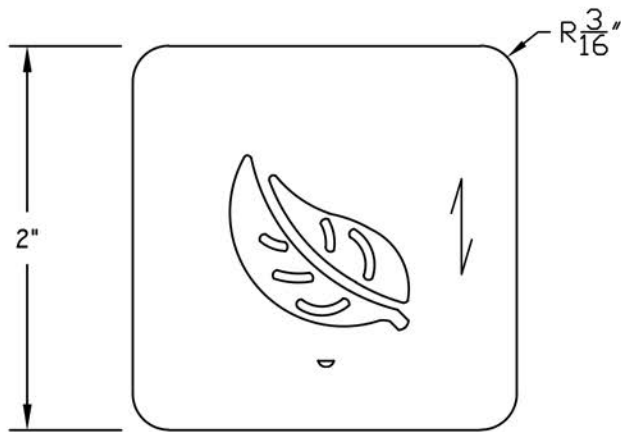

ARCH HARDWARE

SQUARE COMPOST LOGO

FRONT VIEW

SIDE VIEW

 = GRAIN DIRECTION

PART #	MATERIAL	FINISH
BCL115	1/8" Thick Stainless Steel #304 Alloy	Satin, Raw Etching
BCL115B	1/8" Thick Stainless Steel #304 Alloy	Satin, Black Filled Etching