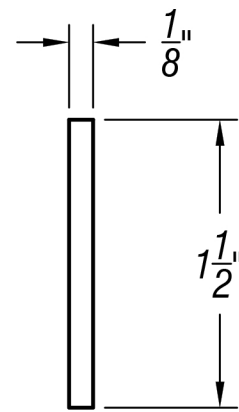

ARCH HARDWARE

STAINLESS STEEL COMPOST LOGO

FRONT VIEW

SIDE VIEW

 = GRAIN DIRECTION

PART #	MATERIAL	FINISH
BCL105	1/8" Thick Stainless Steel #304 Alloy	Satin, Raw Etching
BCL105B	1/8" Thick Stainless Steel #304 Alloy	Satin, Black Filled Etching
BCL105G	1/8" Thick Stainless Steel #304 Alloy	Satin, Green Filled Etching
BCL106	1/8" Thick Stainless Steel #304 Alloy	Polished, Raw Etching
BCL106B	1/8" Thick Stainless Steel #304 Alloy	Polished, Black Filled Etching