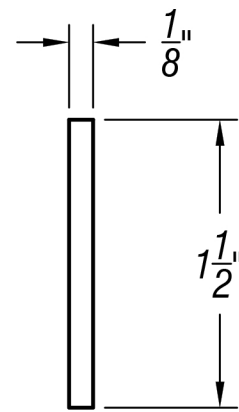

ARCH HARDWARE

ANTIQUÉ BRONZE COMPOST LOGO

FRONT VIEW

SIDE VIEW

 = GRAIN DIRECTION

PART #	MATERIAL	FINISH
BCL1013	1/8" Thick Bronze	Antique, Raw Etching
BCL1013B	1/8" Thick Bronze	Antique, Black Filled Etching