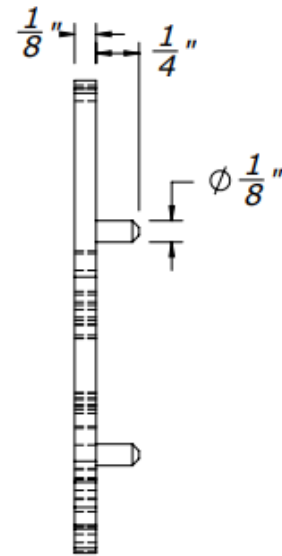

## 3D STAINLESS STEEL LEAF LOGO

ISOMETRIC VIEW

FRONT VIEW

SIDE VIEW

PART #	FINISH	MATERIAL
BCL1065	Satin (#4 brush)	Stainless Steel #304 alloy
BCL1065G	Compost Green Powder Coat	
BCL1065B	Matte Black Powder Coat	