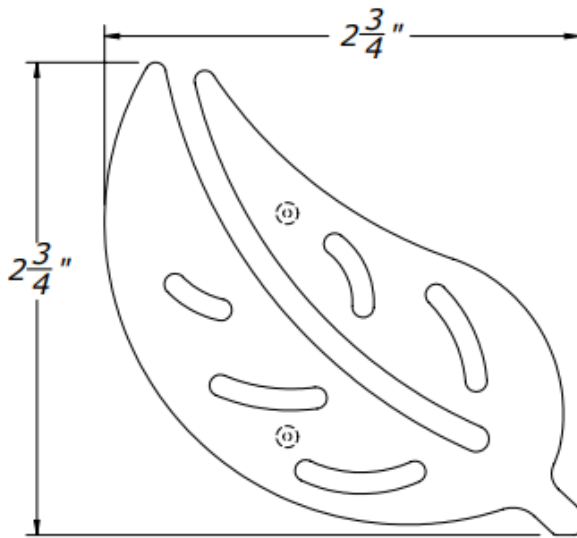

## 3D STAINLESS STEEL LEAF LOGO

ISOMETRIC VIEW

FRONT VIEW

SIDE VIEW

PART #	FINISH	MATERIAL
BCL1065	Satin (#4 brush)	Stainless Steel #304 alloy
BCL1065G	Compost Green Powder Coat	
BCL1065B	Matte Black Powder Coat	