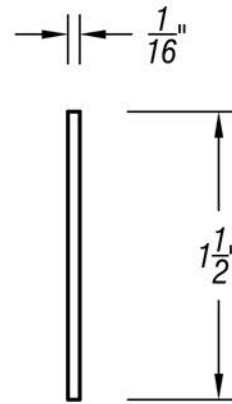

ARCH HARDWARE

ALUMINIUM COMPOST LOGO

FRONT VIEW

SIDE VIEW

PART #	MATERIAL	FINISH
BCL10116-1.5	1/16" Thick Aluminum	Black Anodized, Bead Blasted Raw
BCL10116-1.5BZ	1/16" Thick Aluminum	Black Anodized, Bead Blasted & Bronze Filled