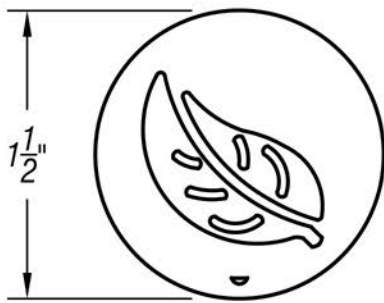

ARCH HARDWARE

ALUMINIUM COMPOST LOGO

FRONT VIEW

SIDE VIEW

PART #	MATERIAL	FINISH
BCL10116-1.5	1/16" Thick Aluminum	Black Anodized, Bead Blasted Raw
BCL10116-1.5BZ	1/16" Thick Aluminum	Black Anodized, Bead Blasted & Bronze Filled