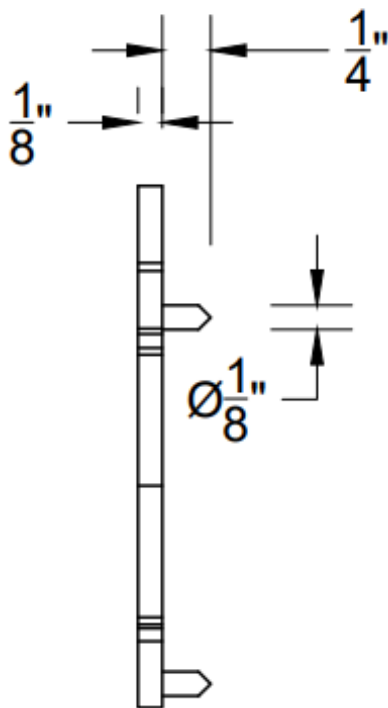

## 3D STAINLESS STEEL APPLE LOGO

SIDE VIEW

FRONT VIEW

↑ = GRAIN DIRECTION

PART #	FINISH	MATERIAL
AL1065	Satin (#4 brush)	Stainless Steel #304 alloy
AL1065G	Compost Green Powder Coat	
AL1065B	Matte Black Powder Coat	