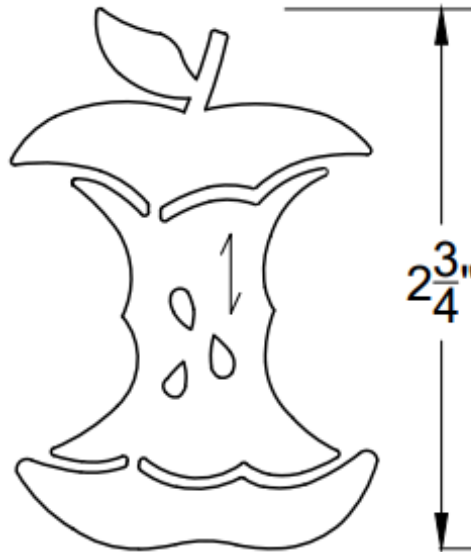

## 3D STAINLESS STEEL APPLE LOGO

SIDE VIEW

FRONT VIEW

↑ = GRAIN DIRECTION

PART #	FINISH	MATERIAL
AL1065	Satin (#4 brush)	Stainless Steel #304 alloy
AL1065G	Compost Green Powder Coat	
AL1065B	Matte Black Powder Coat	