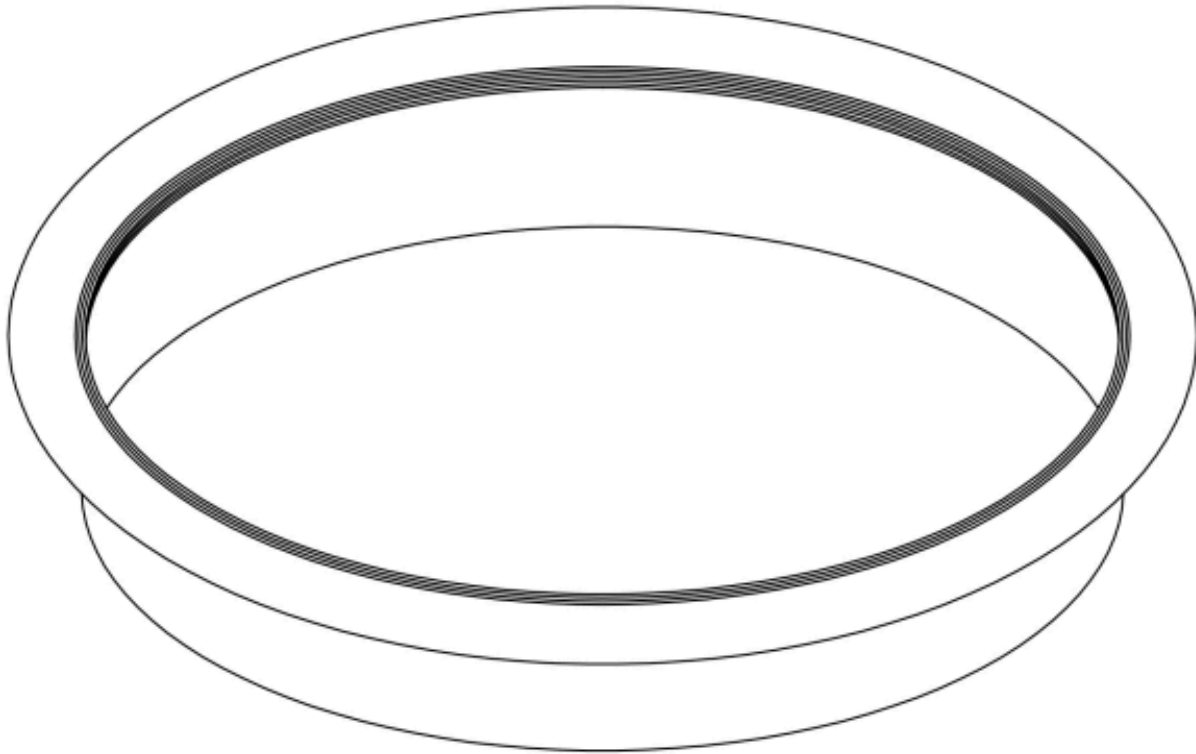

ARCH HARDWARE

ROUND TRASH RING

PART #	FINISH	SIZE	MATERIAL
R415-9	Satin (#4 brush)	9" X 1 5/8"	Stainless Steel #304 alloy
R416-9	Polished (#8 mirror)		

Phone
(800)-679-2614

Email
webstore@archhardware.net