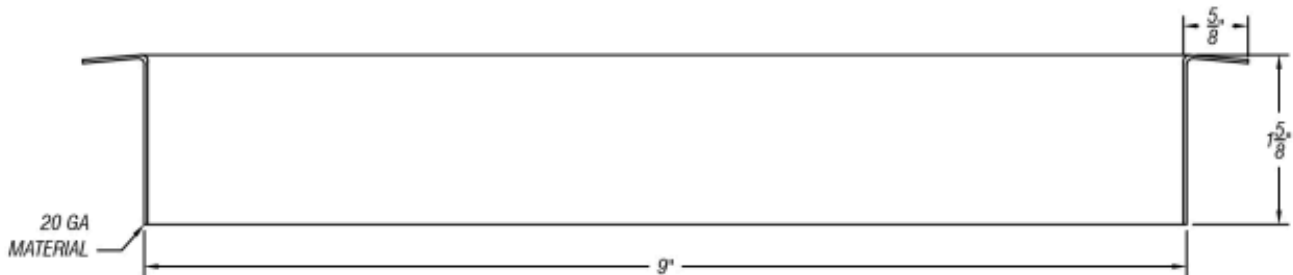

ARCH HARDWARE

ROUND TRASH RING

PART #	FINISH	SIZE	MATERIAL
R415-9	Satin (#4 brush)	9" X 1 5/8"	Stainless Steel #304 alloy
R416-9	Polished (#8 mirror)		

Phone
(800)-679-2614

Email
webstore@archhardware.net