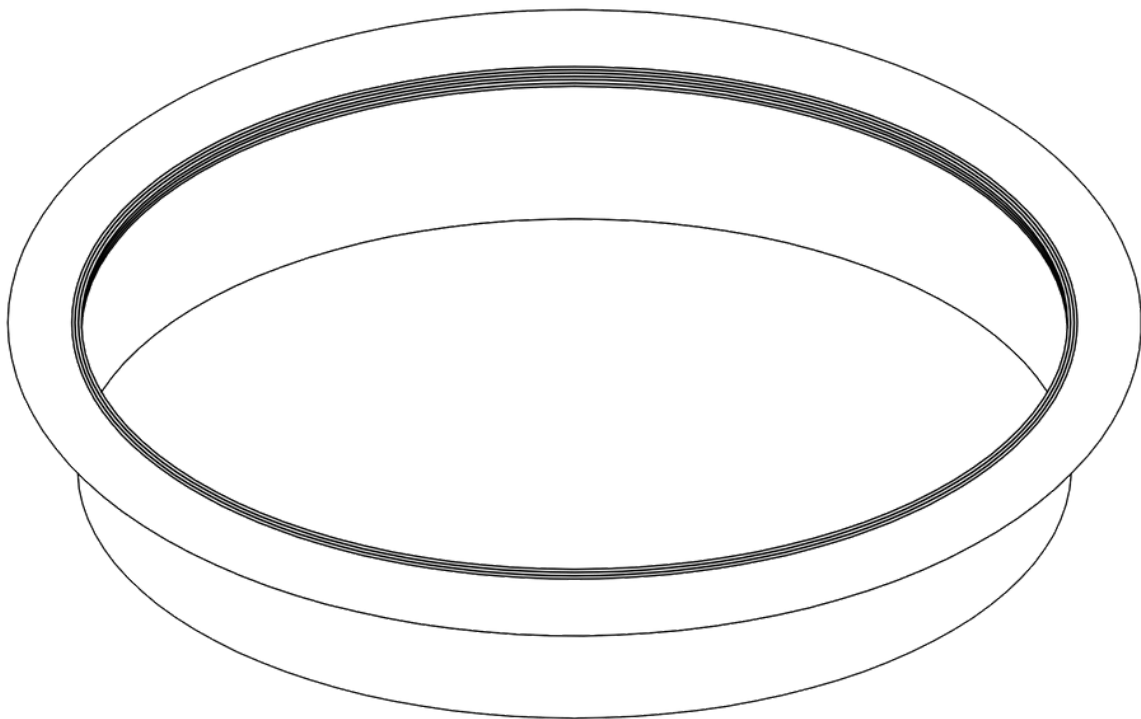

ARCH HARDWARE

ROUND TRASH RING

PART #	FINISH	SIZE	MATERIAL
R415-8	Satin (#4 brush)	8" X 1 5/8"	Stainless Steel #304 alloy
R416-8	Polished (#8 mirror)		
R419-8B	Matte Black Powder coat		

Phone
(800)-679-2614