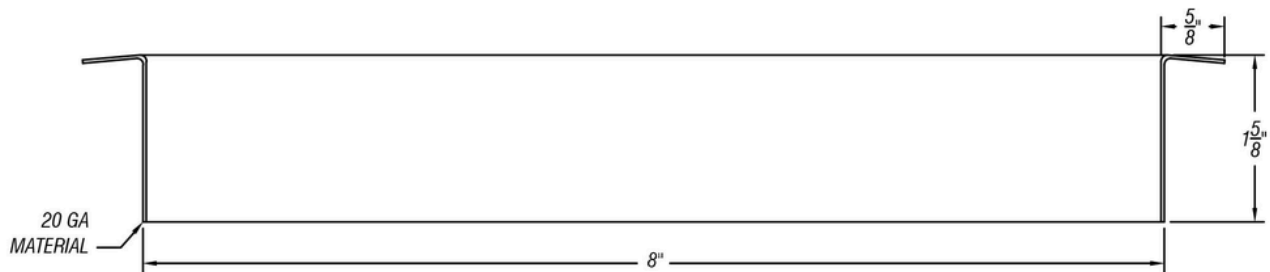

ARCH HARDWARE

ROUND TRASH RING

PART #	FINISH	SIZE	MATERIAL
R415-8	Satin (#4 brush)	8" X 1 5/8"	Stainless Steel #304 alloy
R416-8	Polished (#8 mirror)		
R419-8B	Matte Black Powder coat		

Phone
(800)-679-2614