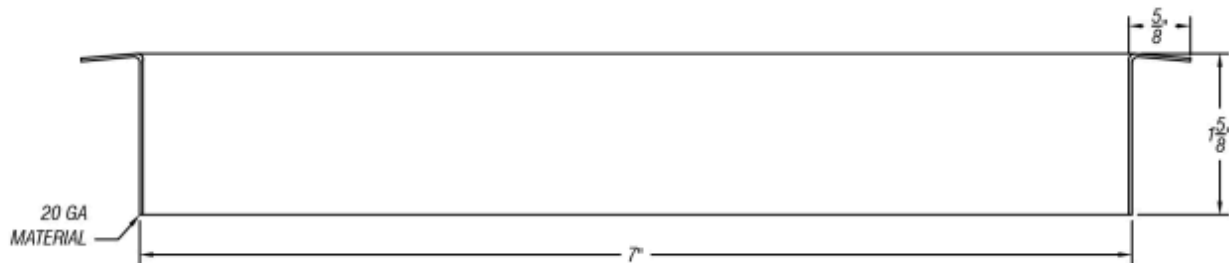

## ROUND TRASH RING

PART #	FINISH	SIZE	MATERIAL
R415-7	Satin (#4 brush)	7" X 1 5/8"	Stainless Steel #304 alloy
R416-7	Polished (#8 mirror)		

Phone  
(800)-679-2614

Email  
webstore@archhardware.net

Address  
303 Maler Rd., Sealy, TX 77474