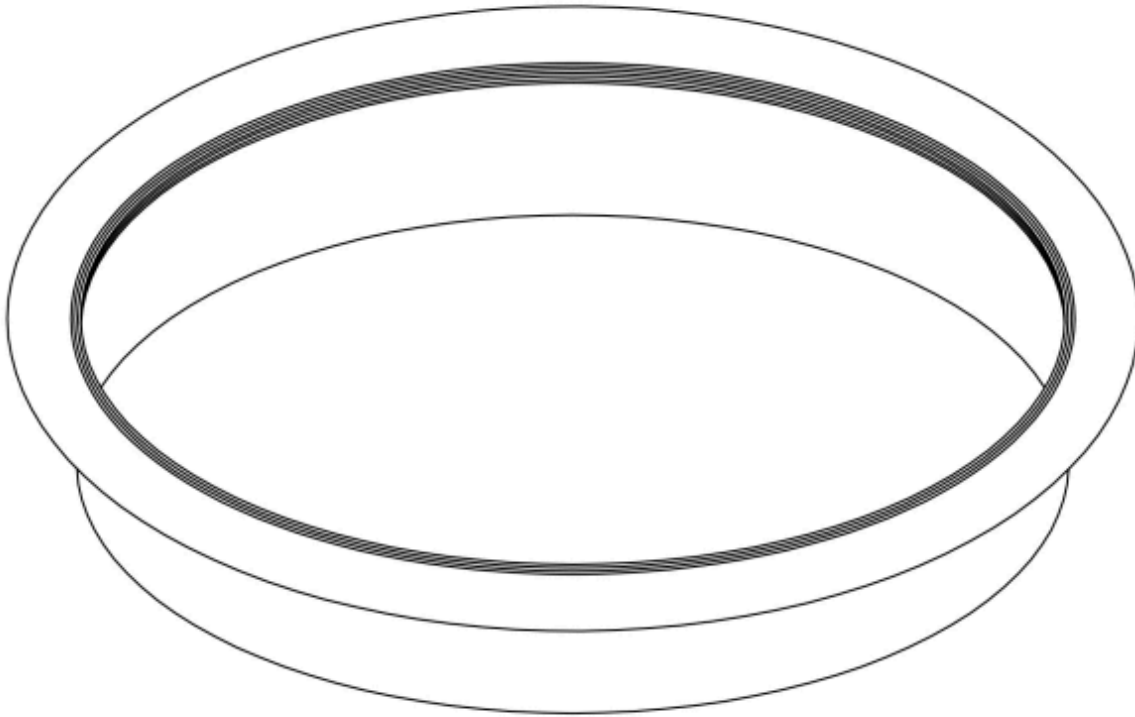

## ROUND TRASH RING

PART #	FINISH	SIZE	MATERIAL
R415-7	Satin (#4 brush)	7" X 1 5/8"	Stainless Steel #304 alloy
R416-7	Polished (#8 mirror)		

Phone  
(800)-679-2614

Email  
webstore@archhardware.net

Address  
303 Maler Rd., Sealy, TX 77474