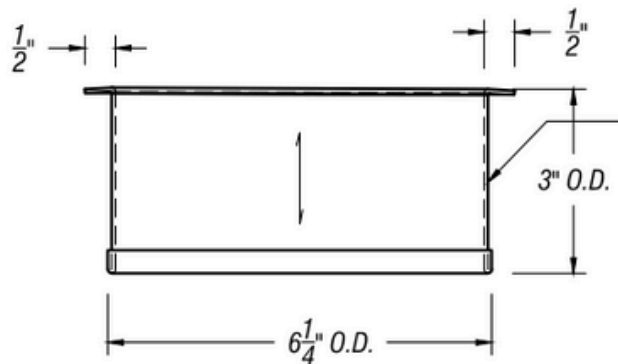

ARCH HARDWARE

SQUARE TRASH RING

TOP VIEW

16 GA STAINLESS
STEEL #304 ALLOY

SIDE VIEW

↑ = GRAIN DIRECTION

PART #	FINISH	SIZE	BASE MATERIAL
R44-66-3	Satin (#4 brush)	6" X 6" X 3"	Stainless Steel #304 alloy
R44-66-3BU	Recycle Blue Powder Coat		
R44-66-3G	Compost Green Powder Coat		
R44-66-3B	Matte Black Powder Coat		
R44-66-3W	White Powder Coat		