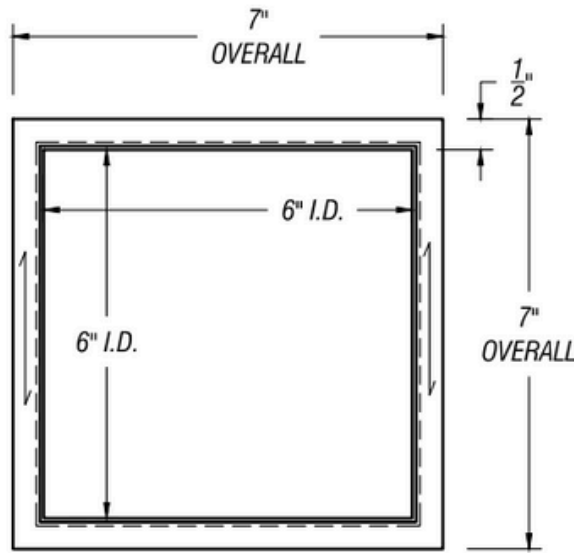

ARCH HARDWARE

SQUARE TRASH RING

TOP VIEW

16 GA STAINLESS
STEEL #304 ALLOY

SIDE VIEW

↑ = GRAIN DIRECTION

PART #	FINISH	SIZE	BASE MATERIAL
R44-66-3	Satin (#4 brush)	6" X 6" X 3"	Stainless Steel #304 alloy
R44-66-3BU	Recycle Blue Powder Coat		
R44-66-3G	Compost Green Powder Coat		
R44-66-3B	Matte Black Powder Coat		
R44-66-3W	White Powder Coat		