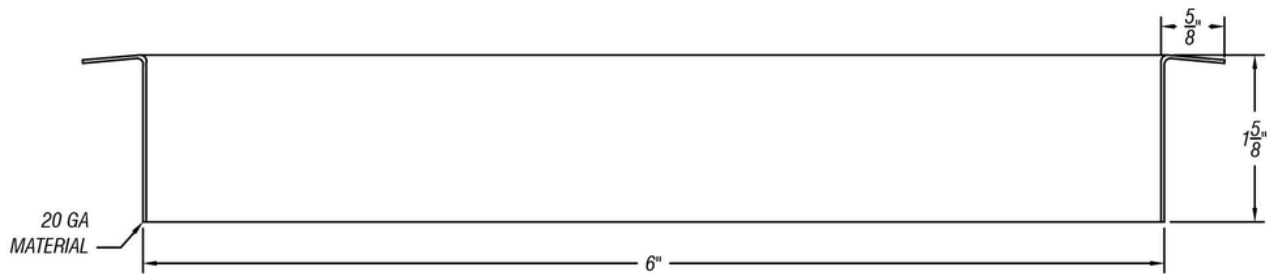

ARCH HARDWARE

ROUND TRASH RING

PART #	FINISH	SIZE	MATERIAL
R415-6	Satin (#4 brush)	6" X 1 5/8"	Stainless Steel #304 alloy
R416-6	Polished (#8 mirror)		
R419-6B	Matte Black Powder coat		

Phone
(800)-679-2614