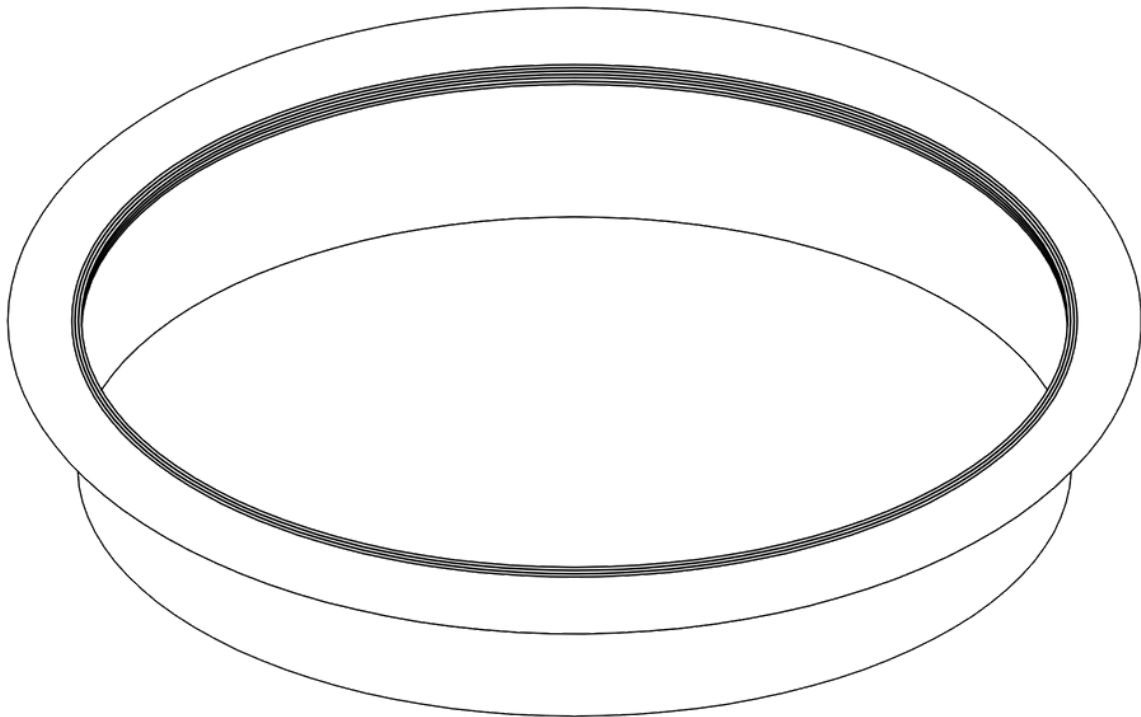

ARCH HARDWARE

ROUND TRASH RING

PART #	FINISH	SIZE	MATERIAL
R415-6	Satin (#4 brush)	6" X 1 5/8"	Stainless Steel #304 alloy
R416-6	Polished (#8 mirror)		
R419-6B	Matte Black Powder coat		

Phone
(800)-679-2614