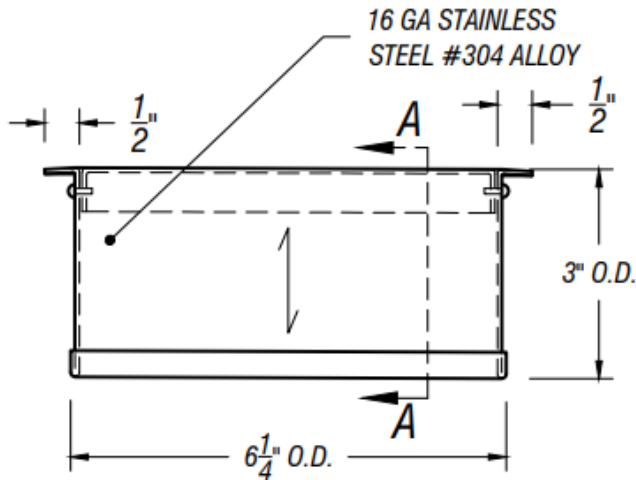

## SQUARE TRASH RING WITH LID

TOP VIEW

ISOMETRIC VIEW

SIDE VIEW

SECTION A-A

↑ = GRAIN DIRECTION

PART #	FINISH	SIZE	BASE MATERIAL
R47-66-3	Satin (#4 brush)	6" x 6" x 3"	Stainless Steel #304 alloy

Phone  
(800)-679-2614