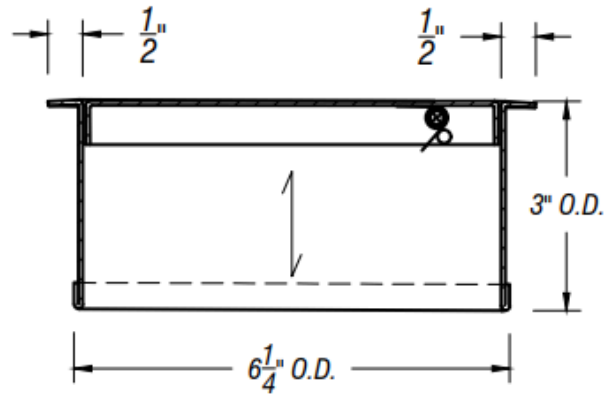

## SQUARE TRASH RING WITH LID

TOP VIEW

ISOMETRIC VIEW

SIDE VIEW

SECTION A-A

↑ = GRAIN DIRECTION

PART #	FINISH	SIZE	BASE MATERIAL
R47-66-3	Satin (#4 brush)	6" x 6" x 3"	Stainless Steel #304 alloy

Phone  
(800)-679-2614