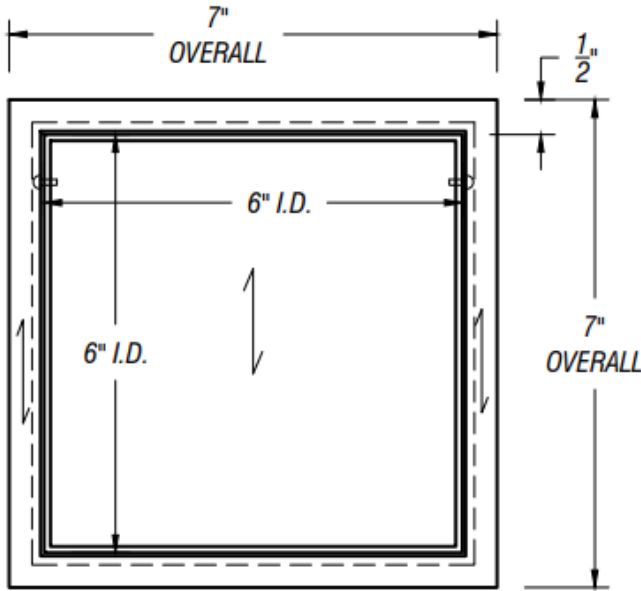

## SQUARE TRASH RING WITH LID

TOP VIEW

ISOMETRIC VIEW

SIDE VIEW

SECTION A-A

↑ = GRAIN DIRECTION

PART #	FINISH	SIZE	BASE MATERIAL
R47-66-3	Satin (#4 brush)	6" x 6" x 3"	Stainless Steel #304 alloy

Phone  
(800)-679-2614