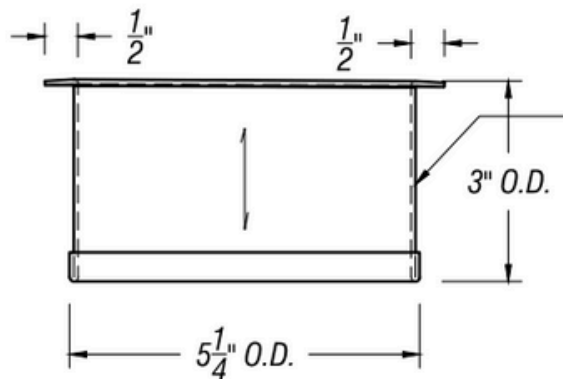

ARCH HARDWARE

SQUARE TRASH RING

TOP VIEW

16 GA STAINLESS
STEEL #304 ALLOY

SIDE VIEW

\updownarrow = GRAIN DIRECTION

PART #	FINISH	SIZE	BASE MATERIAL
R44-55-3	Satin (#4 brush)	5" X 5" X 3"	Stainless Steel #304 alloy
R44-55-3BU	Recycle Blue Powder Coat		
R44-55-3G	Compost Green Powder Coat		
R44-55-3B	Matte Black Powder Coat		
R44-55-3W	White Powder Coat		