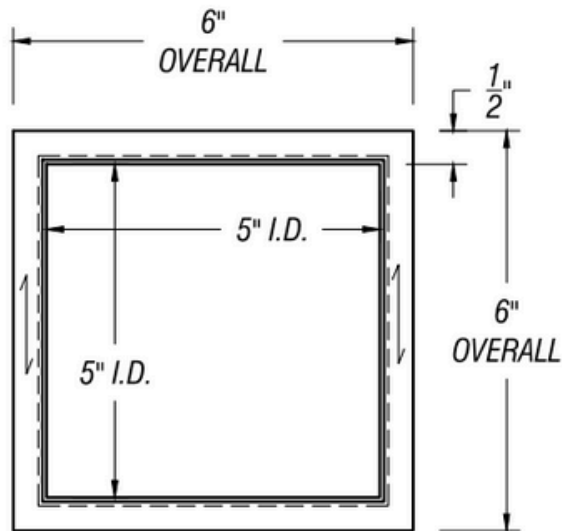

ARCH HARDWARE

SQUARE TRASH RING

TOP VIEW

16 GA STAINLESS
STEEL #304 ALLOY

SIDE VIEW

\updownarrow = GRAIN DIRECTION

PART #	FINISH	SIZE	BASE MATERIAL
R44-55-3	Satin (#4 brush)	5" X 5" X 3"	Stainless Steel #304 alloy
R44-55-3BU	Recycle Blue Powder Coat		
R44-55-3G	Compost Green Powder Coat		
R44-55-3B	Matte Black Powder Coat		
R44-55-3W	White Powder Coat		