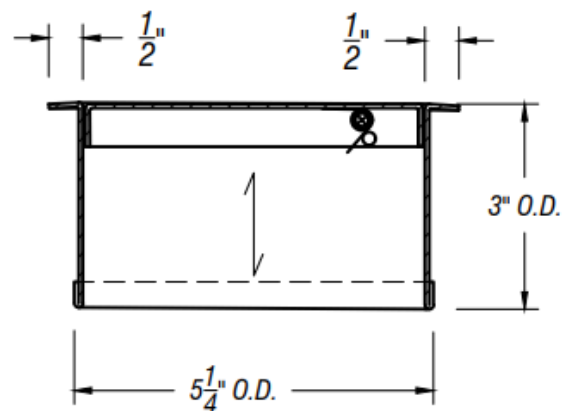

## SQUARE TRASH RING WITH LID

TOP VIEW

ISOMETRIC VIEW

SIDE VIEW

SECTION A-A

↑ = GRAIN DIRECTION

PART #	FINISH	SIZE	BASE MATERIAL
R47-55-3	Satin (#4 brush)	5" x 5" x 3"	Stainless Steel #304 alloy

Phone  
(800)-679-2614