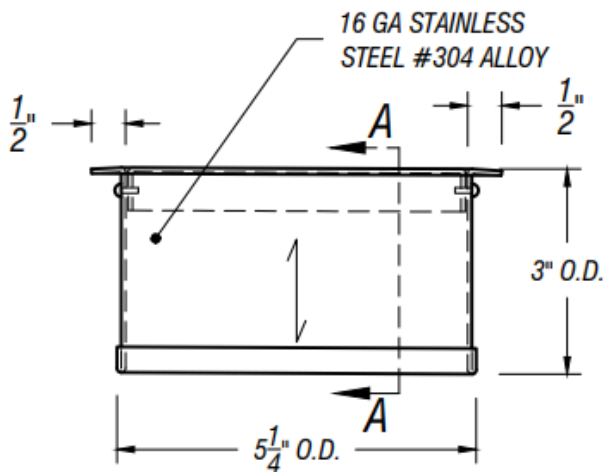

## SQUARE TRASH RING WITH LID

TOP VIEW

ISOMETRIC VIEW

SIDE VIEW

SECTION A-A

↑ = GRAIN DIRECTION

PART #	FINISH	SIZE	BASE MATERIAL
R47-55-3	Satin (#4 brush)	5" x 5" x 3"	Stainless Steel #304 alloy

Phone  
(800)-679-2614