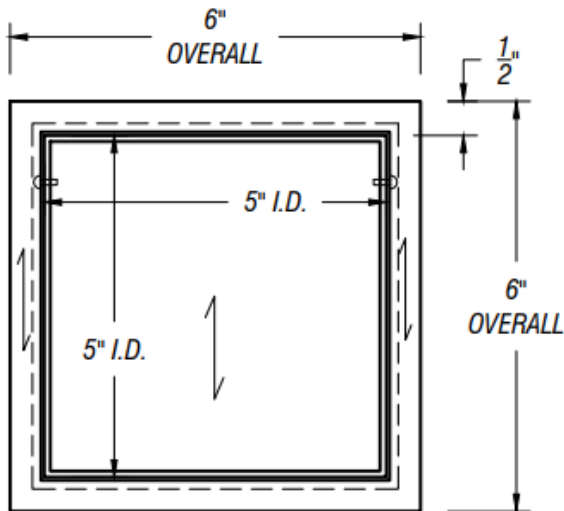

## SQUARE TRASH RING WITH LID

TOP VIEW

ISOMETRIC VIEW

SIDE VIEW

SECTION A-A

↑ = GRAIN DIRECTION

PART #	FINISH	SIZE	BASE MATERIAL
R47-55-3	Satin (#4 brush)	5" x 5" x 3"	Stainless Steel #304 alloy

Phone  
(800)-679-2614