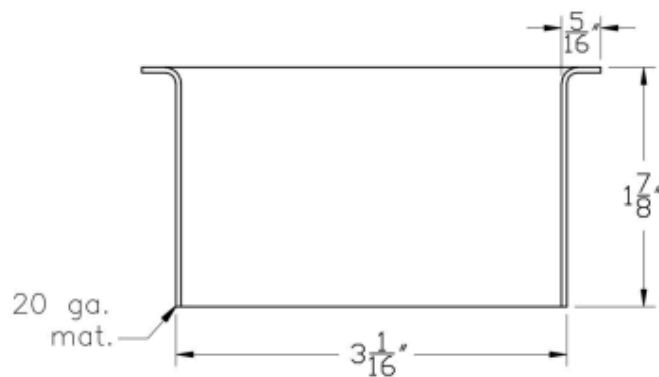

ARCH HARDWARE

TRASH GROMMET

3D VIEW

SECTION VIEW

PART #	FINISH	SIZE	BASE MATERIAL
G35	Satin (#4 brush)	3 1/16" X 1 7/8"	Stainless Steel #304 alloy

Phone
(800)-679-2614

Email
webstore@archhardware.net

Address
303 Maler Rd., Sealy, TX 77474