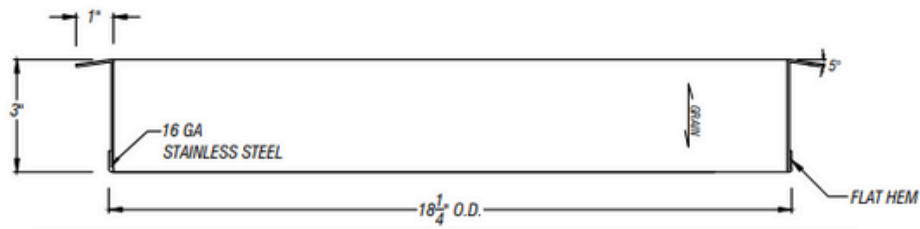

ARCH HARDWARE

SQUARE TRASH RING

TOP VIEW

SECTION VIEW

PART #	FINISH	SIZE	BASE MATERIAL
R44-1818-3	Satin (#4 brush)	18" X 18" X 3"	Stainless Steel #304 alloy
R44-1818-3BU	Recycle Blue Powder Coat		
R44-1818-3G	Compost Green Powder Coat		
R44-1818-3B	Matte Black Powder Coat		
R44-1818-3W	White Powder Coat		