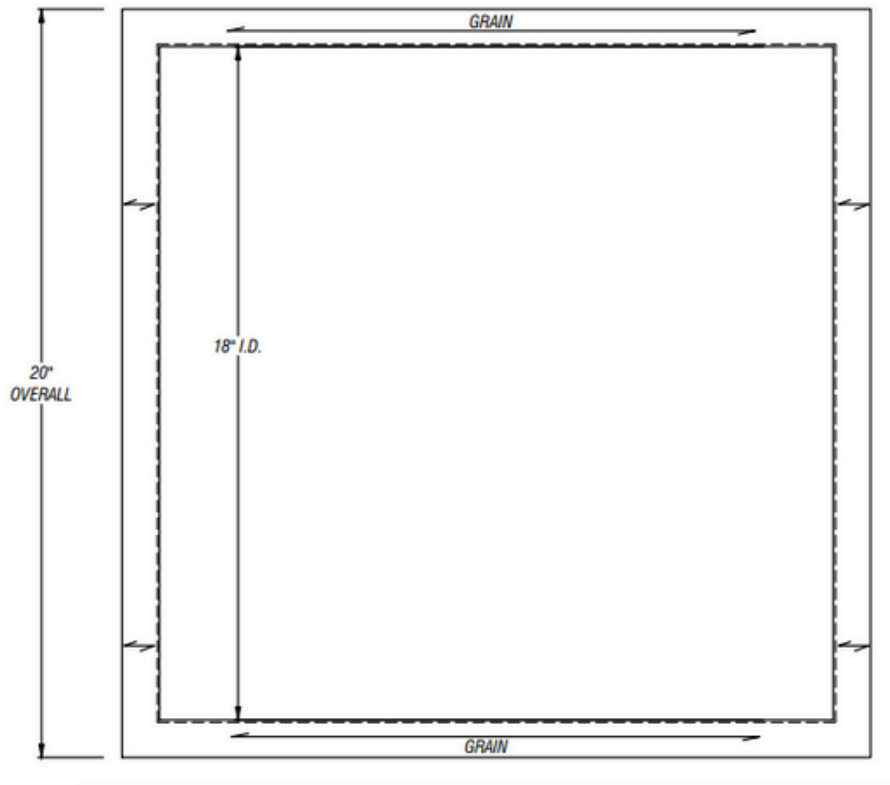

ARCH HARDWARE

SQUARE TRASH RING

TOP VIEW

SECTION VIEW

PART #	FINISH	SIZE	BASE MATERIAL
R44-1818-3	Satin (#4 brush)	18" X 18" X 3"	Stainless Steel #304 alloy
R44-1818-3BU	Recycle Blue Powder Coat		
R44-1818-3G	Compost Green Powder Coat		
R44-1818-3B	Matte Black Powder Coat		
R44-1818-3W	White Powder Coat		