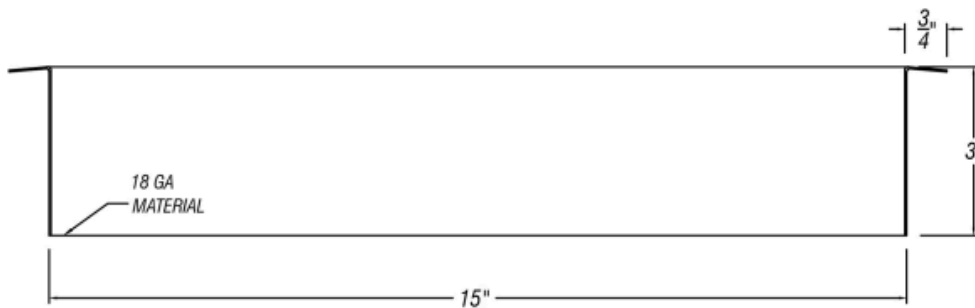

ARCH HARDWARE

ROUND TRASH RING

3-D VIEW

SIDE VIEW

PART #	FINISH	SIZE	MATERIAL
R415-15	Satin (#4 brush)	15" X 3"	Stainless Steel #304 alloy
R416-15	Polished (#8 mirror)		

Phone
(800)-679-2614

Email
webstore@archhardware.net