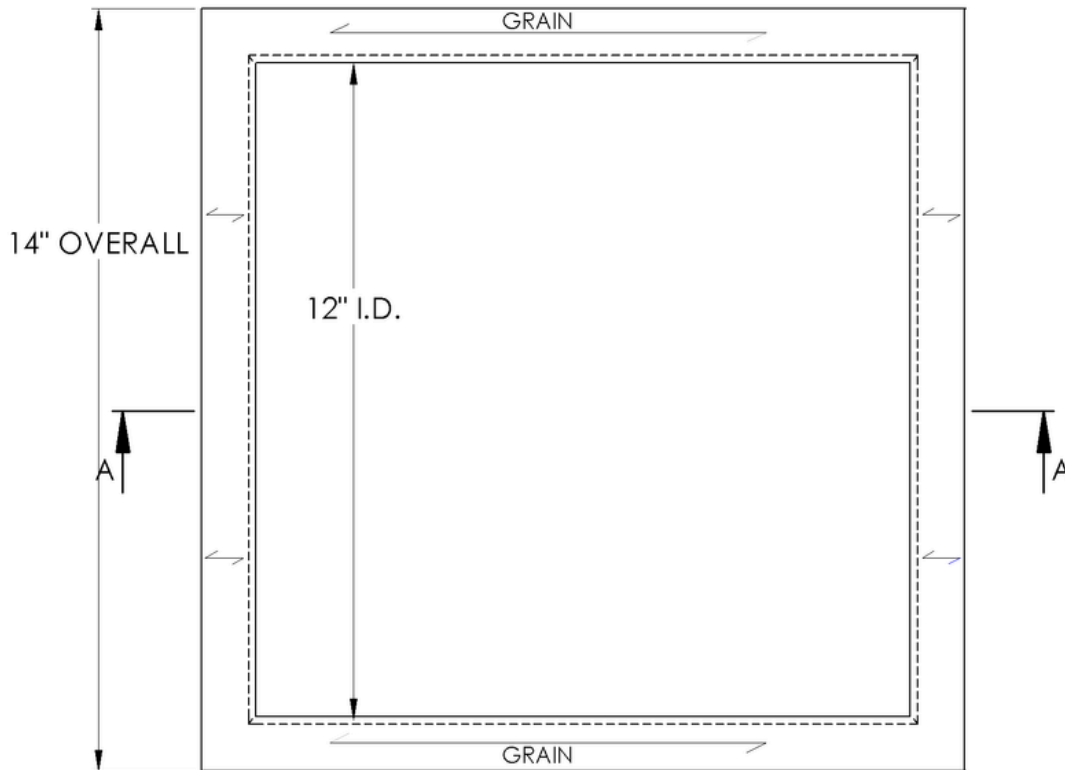

ARCH HARDWARE

SQUARE TRASH RING WITH LETTERING

TOP VIEW

SECTION VIEW

PART #	SIZE	MATERIAL	FINISH
R44-1212-3L	12" X 12" X 3"	Stainless Steel #304 alloy	Satin (#4 brush)

Phone
(800)-679-2614

Email
webstore@archhardware.net