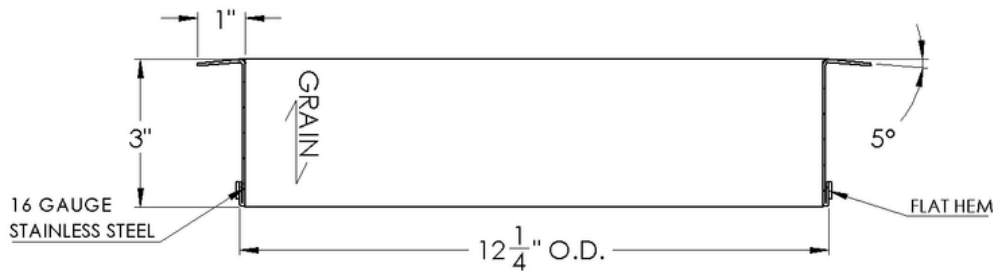

ARCH HARDWARE

SQUARE TRASH RING

TOP VIEW

SECTION VIEW

PART #	SIZE	MATERIAL	FINISH
R44-1212-3	12" X 12" X 3"	Stainless Steel #304 alloy	Satin (#4 brush)
R44-1212-3BU			Recycle Blue Powder Coat
R44-1212-3G			Compost Green Powder Coat
R44-1212-3B			Matte Black Powder Coat
R44-1212-3W			White Powder Coat