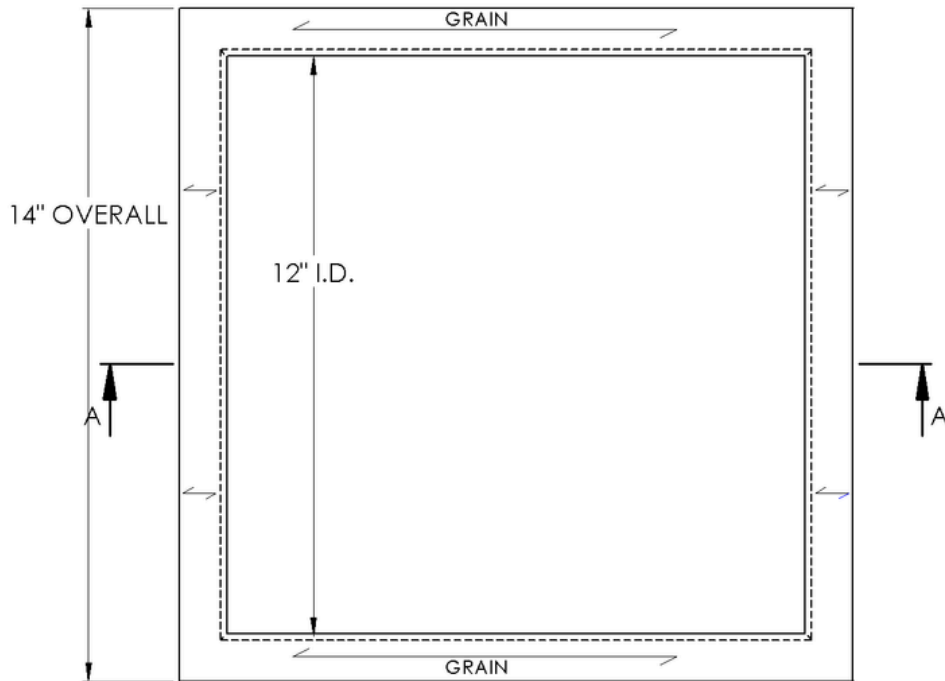

ARCH HARDWARE

SQUARE TRASH RING

TOP VIEW

SECTION VIEW

PART #	SIZE	MATERIAL	FINISH
R44-1212-3	12" X 12" X 3"	Stainless Steel #304 alloy	Satin (#4 brush)
R44-1212-3BU			Recycle Blue Powder Coat
R44-1212-3G			Compost Green Powder Coat
R44-1212-3B			Matte Black Powder Coat
R44-1212-3W			White Powder Coat