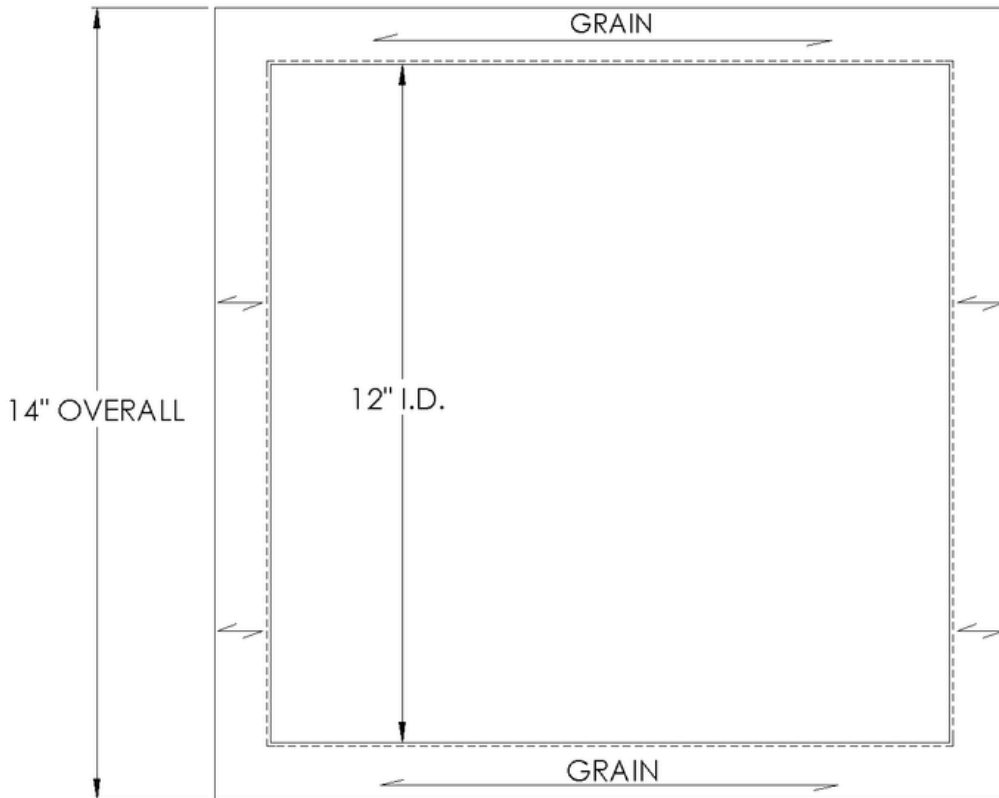

## SQUARE TRASH RING WITH LETTERING

TOP VIEW

SIDE VIEW

PART #	SIZE	MATERIAL	FINISH
R44-1212-2L	12" X 12" X 2"	Stainless Steel #304 alloy	Satin (#4 brush)

Phone  
(800)-679-2614

Email  
webstore@archhardware.net