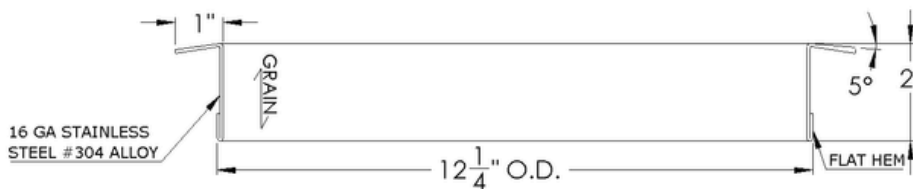

ARCH HARDWARE

SQUARE TRASH RING

TOP VIEW

SECTION VIEW

PART #	SIZE	MATERIAL	FINISH
R44-1212-2	12" X 12" X 2"	Stainless Steel #304 alloy	Satin (#4 brush)
R44-1212-2BU			Recycle Blue Powder Coat
R44-1212-2G			Compost Green Powder Coat
R44-1212-2B			Matte Black Powder Coat
R44-1212-2W			White Powder Coat