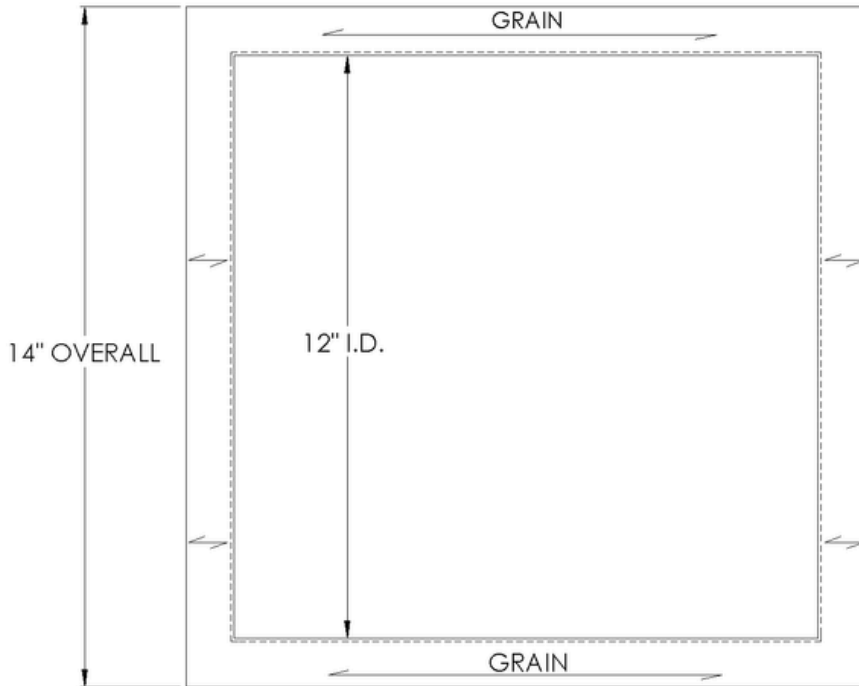

ARCH HARDWARE

SQUARE TRASH RING

TOP VIEW

SECTION VIEW

PART #	SIZE	MATERIAL	FINISH
R44-1212-2	12" X 12" X 2"	Stainless Steel #304 alloy	Satin (#4 brush)
R44-1212-2BU			Recycle Blue Powder Coat
R44-1212-2G			Compost Green Powder Coat
R44-1212-2B			Matte Black Powder Coat
R44-1212-2W			White Powder Coat