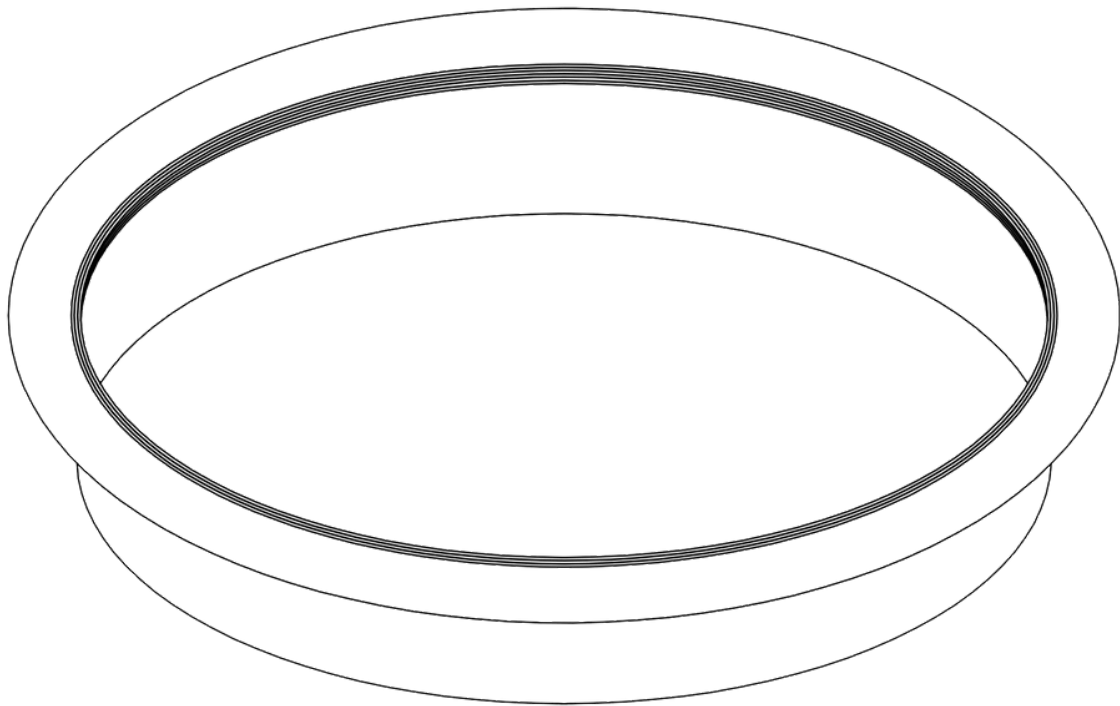

ARCH HARDWARE

ROUND TRASH RING

PART #	FINISH	SIZE	MATERIAL
R415-12	Satin (#4 brush)	12" X 1 5/8"	Stainless Steel #304 alloy
R416-12	Polished (#8 mirror)		
R419-12B	Matte Black Powder coat		

Phone
(800)-679-2614