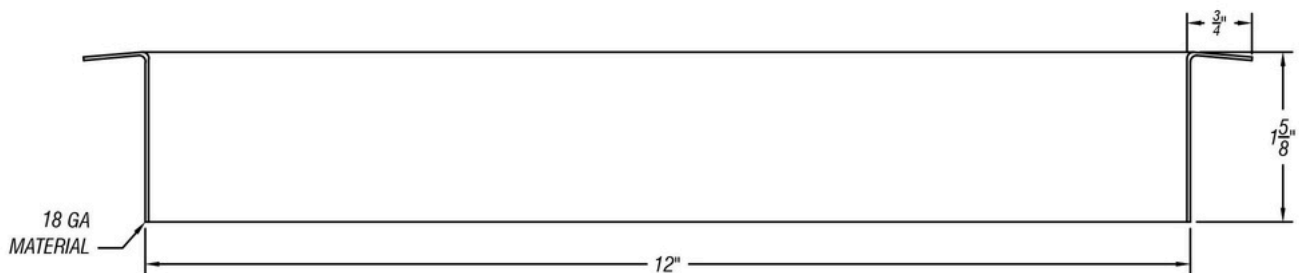

ARCH HARDWARE

ROUND TRASH RING

PART #	FINISH	SIZE	MATERIAL
R415-12	Satin (#4 brush)	12" X 1 5/8"	Stainless Steel #304 alloy
R416-12	Polished (#8 mirror)		
R419-12B	Matte Black Powder coat		

Phone
(800)-679-2614