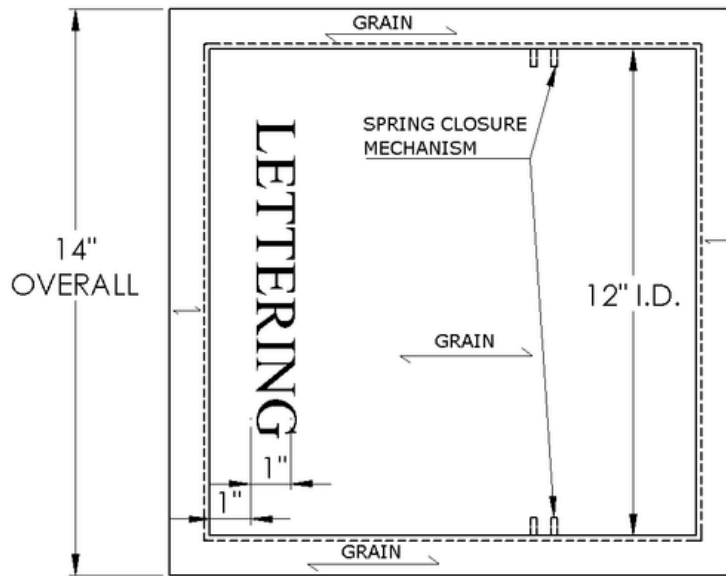

ARCH HARDWARE

SQUARE TRASH RING WITH LID AND LETTERING

TOP VIEW

SECTION VIEW

| PART # | SIZE | MATERIAL | FINISH |
|-----------|----------------|----------------------------|------------------|
| R47-1212L | 12" X 12" X 3" | Stainless Steel #304 alloy | Satin (#4 brush) |