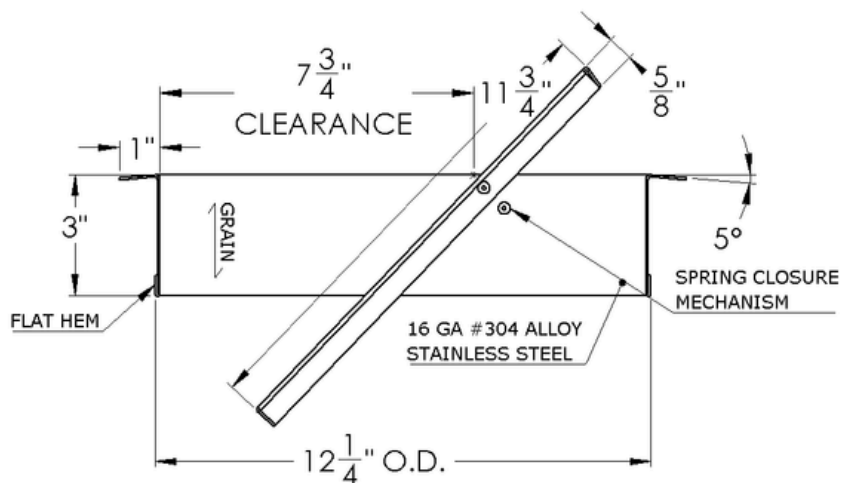

ARCH HARDWARE

SQUARE TRASH RING WITH LID AND LETTERING

TOP VIEW

SECTION VIEW

| PART # | SIZE | MATERIAL | FINISH |
|-----------|----------------|----------------------------|------------------|
| R47-1212L | 12" X 12" X 3" | Stainless Steel #304 alloy | Satin (#4 brush) |