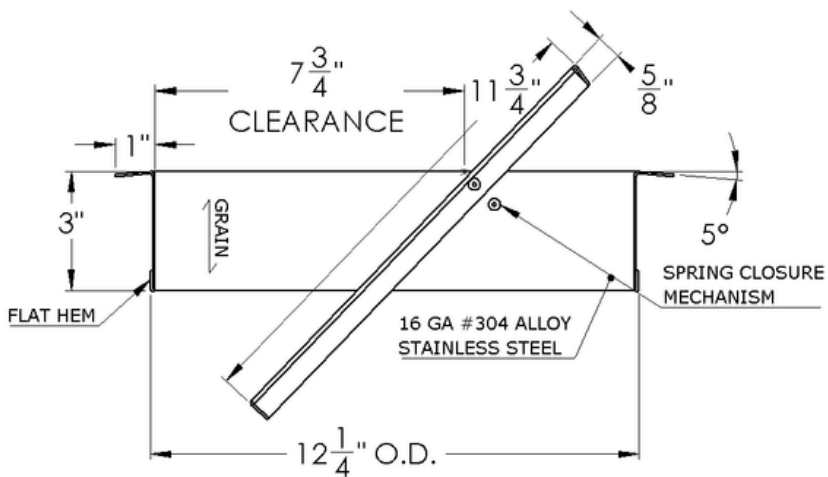

ARCH HARDWARE

SQUARE TRASH RING WITH LID AND ENGRAVED LOGO

TOP VIEW

SECTION VIEW

PART #	SIZE	MATERIAL	FINISH
R47-1212BC	12" X 12" X 3"	Stainless Steel #304 alloy	Satin (#4 brush)

Phone
(800)-679-2614

Email
webstore@archhardware.net