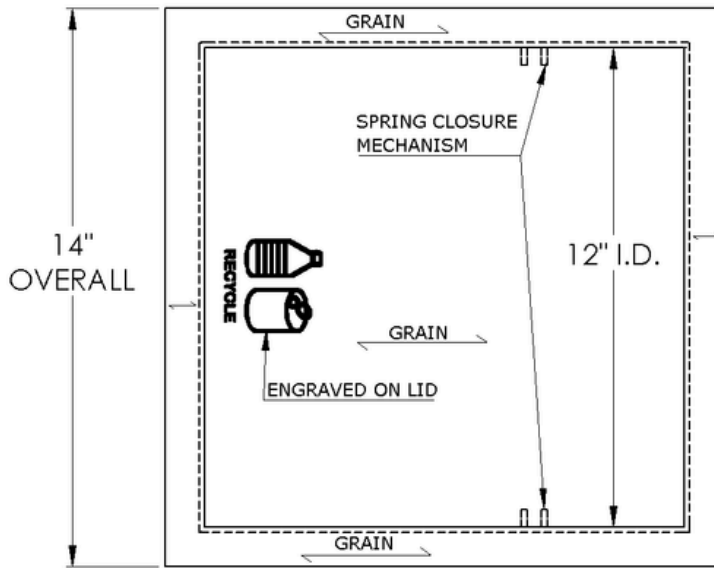

ARCH HARDWARE

SQUARE TRASH RING WITH LID AND ENGRAVED LOGO

TOP VIEW

SECTION VIEW

PART #	SIZE	MATERIAL	FINISH
R47-1212BC	12" X 12" X 3"	Stainless Steel #304 alloy	Satin (#4 brush)

Phone
(800)-679-2614

Email
webstore@archhardware.net